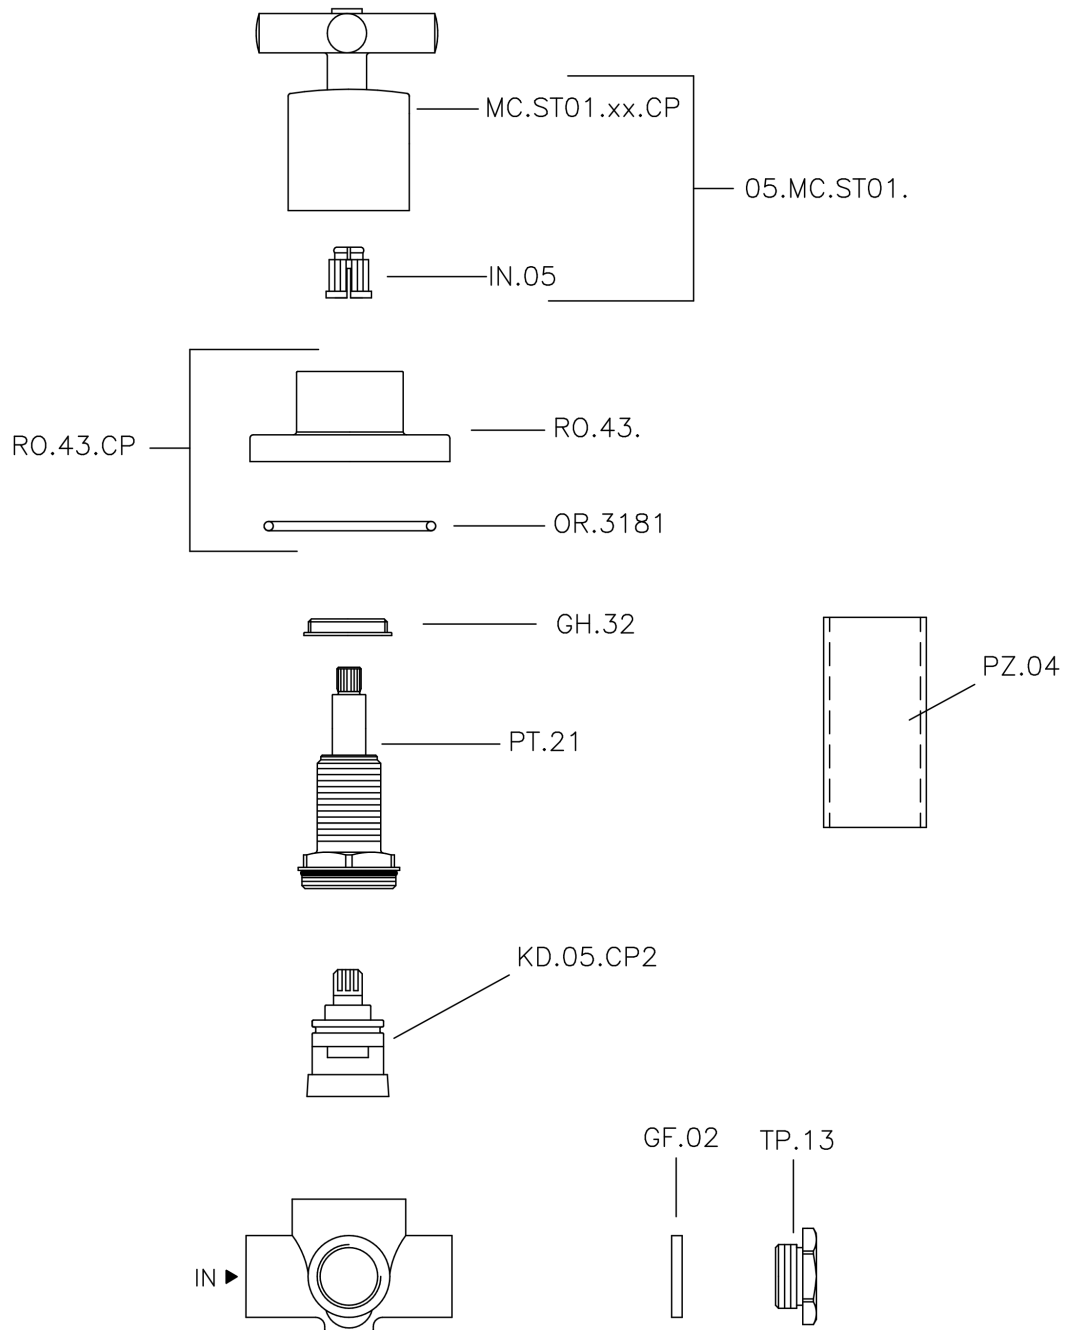

Deviatore incasso 2 uscite SUITE_653.ST01H.

653.ST01H.

<https://www.huberitalia.com/deviatore-incasso-2-uscite-suite-653-st01h>

2026-06-10