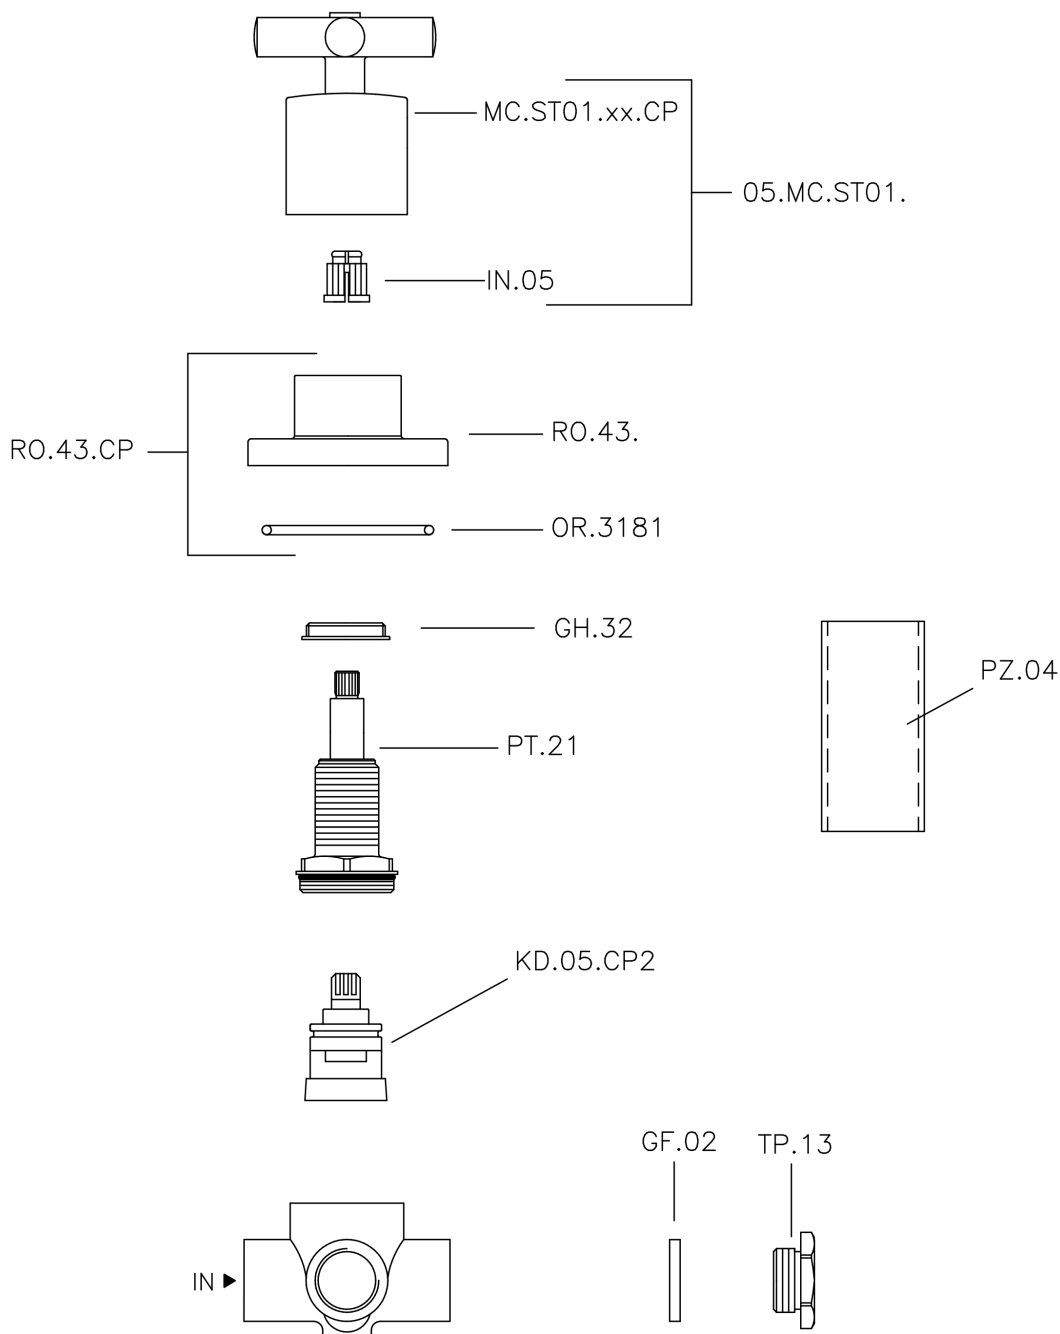

Deviatore incasso 2 uscite SUITE_653.ST01H.

653.ST01H.

<https://www.huberitalia.com/deviatore-incasso-2-uscite-suite-653-st01h>

2026-06-13