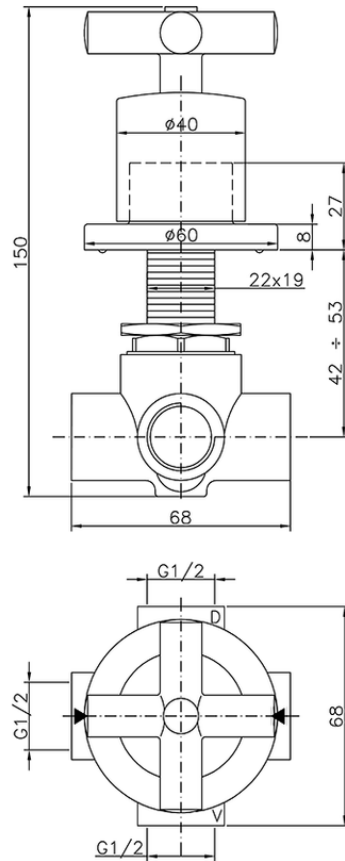

Deviatore incasso 2 uscite SUITE_653.ST01H.

653.ST01H.

<https://www.huberitalia.com/deviatore-incasso-2-uscite-suite-653-st01h>

2026-06-10