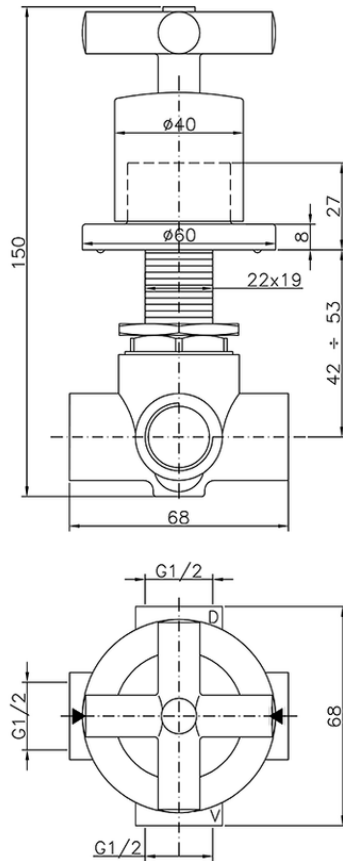

Deviatore incasso 2 uscite SUITE_653.ST01H.

653.ST01H.

<https://www.huberitalia.com/deviatore-incasso-2-uscite-suite-653-st01h>

2026-04-25