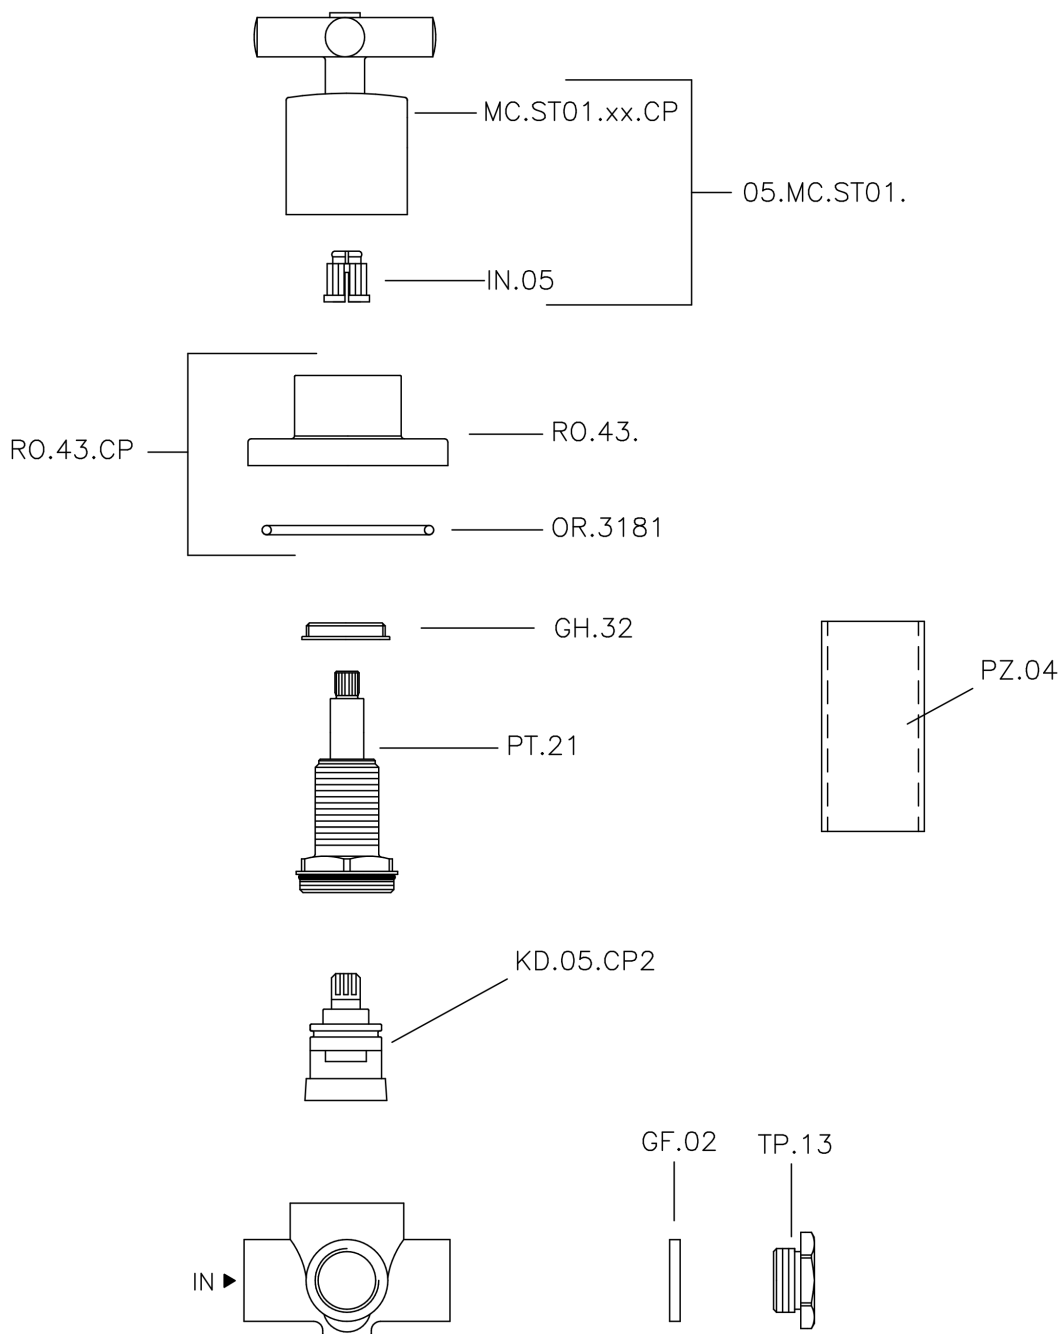

## Deviatore incasso 2 uscite SUITE\_653.ST01H.

653.ST01H.

<https://www.huberitalia.com/deviatore-incasso-2-uscite-suite-653-st01h>

2026-04-25