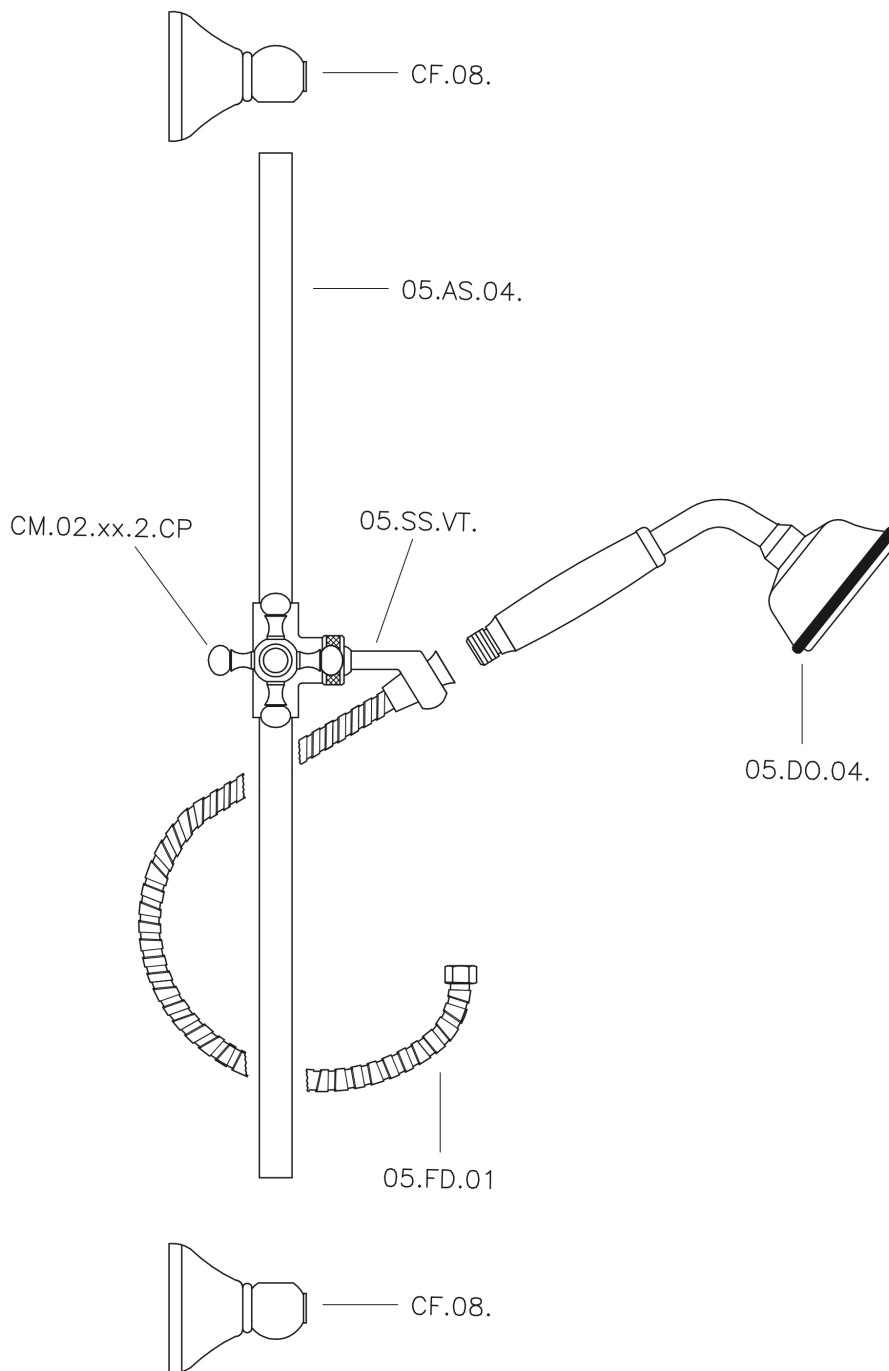

Completo doccia saliscendi Victorian SHOWER_62.03H.

62.03H.

<https://www.huberitalia.com/completo-doccia-saliscendi-victorian-shower-62-03h>

2026-06-19