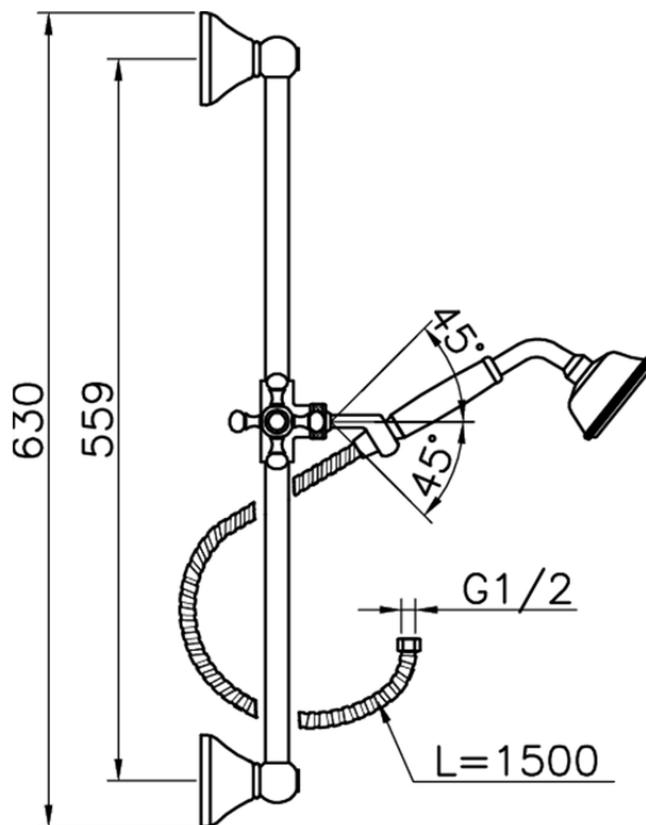

Completo doccia saliscendi Victorian SHOWER_62.03H.

62.03H.

<https://www.huberitalia.com/completo-doccia-saliscendi-victorian-shower-62-03h>

2026-06-19