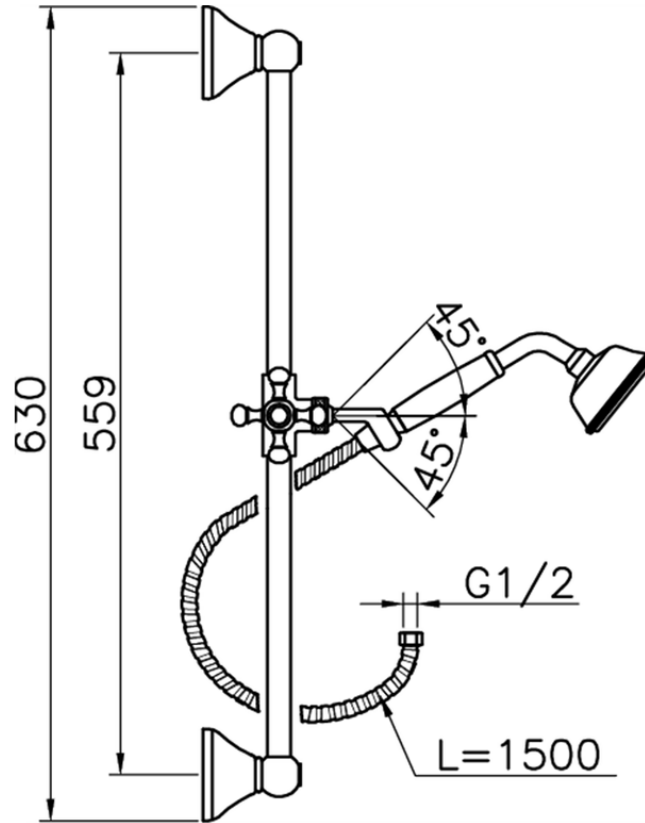

Completo doccia saliscendi Victorian SHOWER_62.03H.

62.03H.

<https://www.huberitalia.com/completo-doccia-saliscendi-victorian-shower-62-03h>

2026-04-17