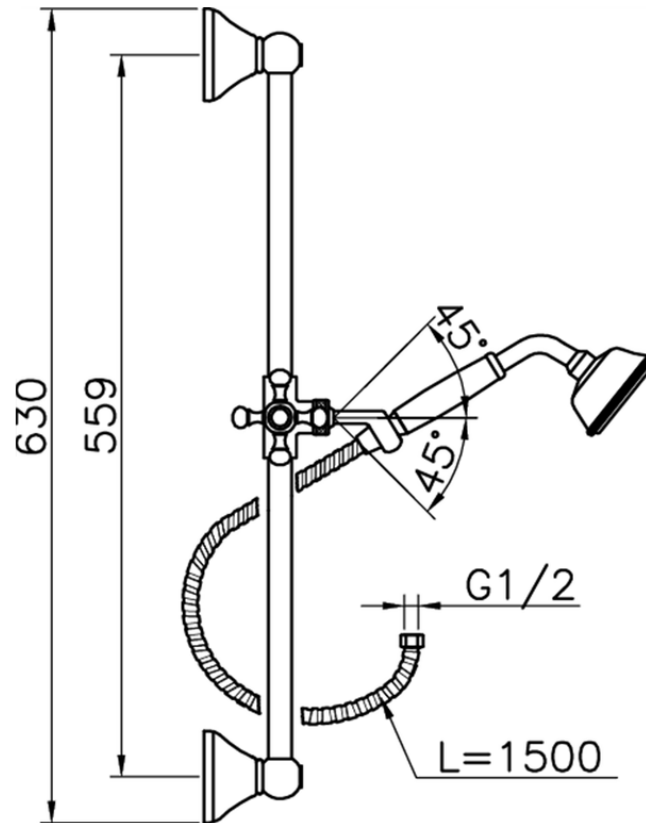

Completo doccia saliscendi Victorian SHOWER_62.03H.

62.03H.

<https://www.huberitalia.com/completo-doccia-saliscendi-victorian-shower-62-03h>

2026-06-21