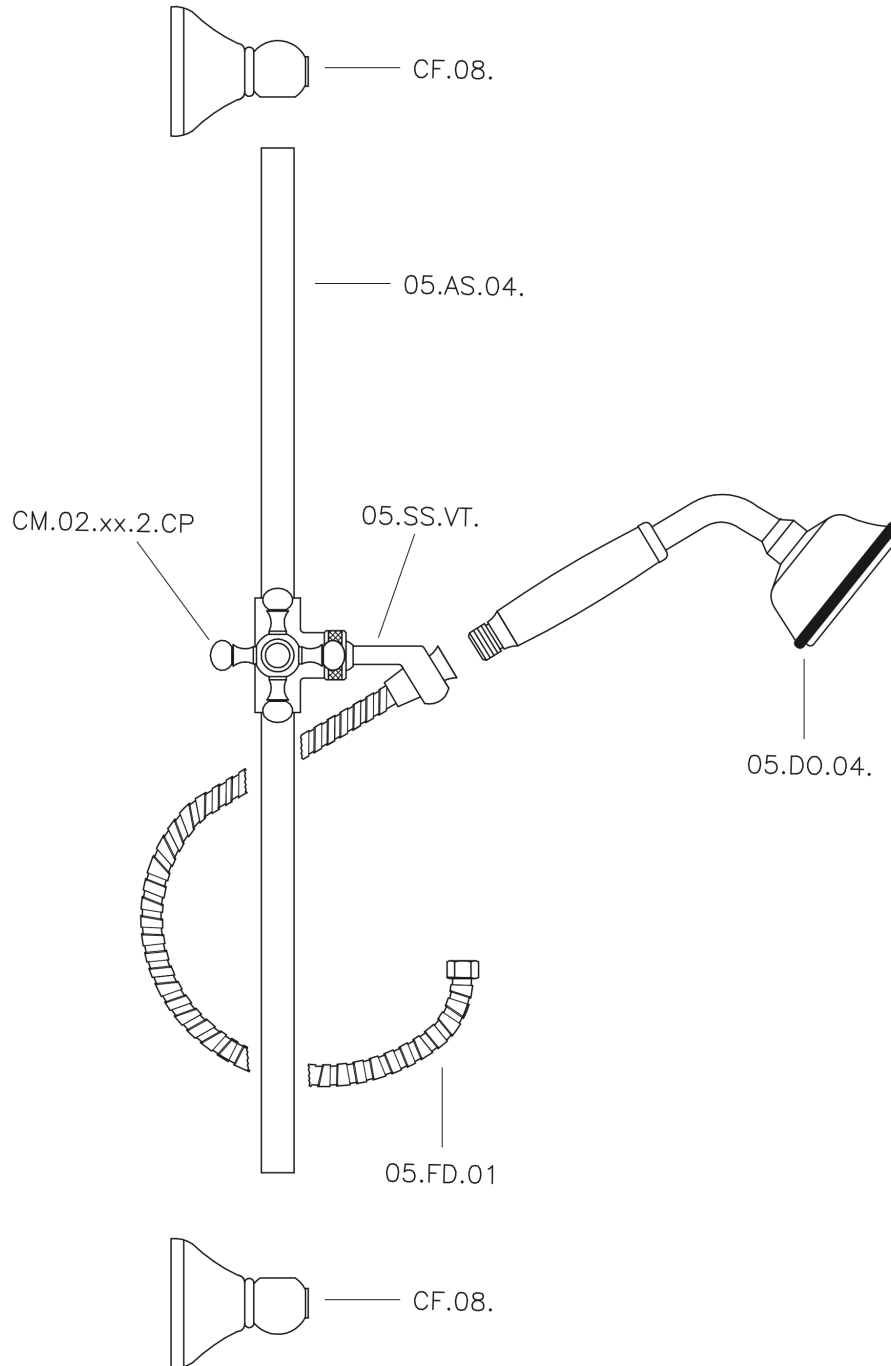

Completo doccia saliscendi Victorian SHOWER_62.03H.

62.03H.

<https://www.huberitalia.com/completo-doccia-saliscendi-victorian-shower-62-03h>

2026-06-21