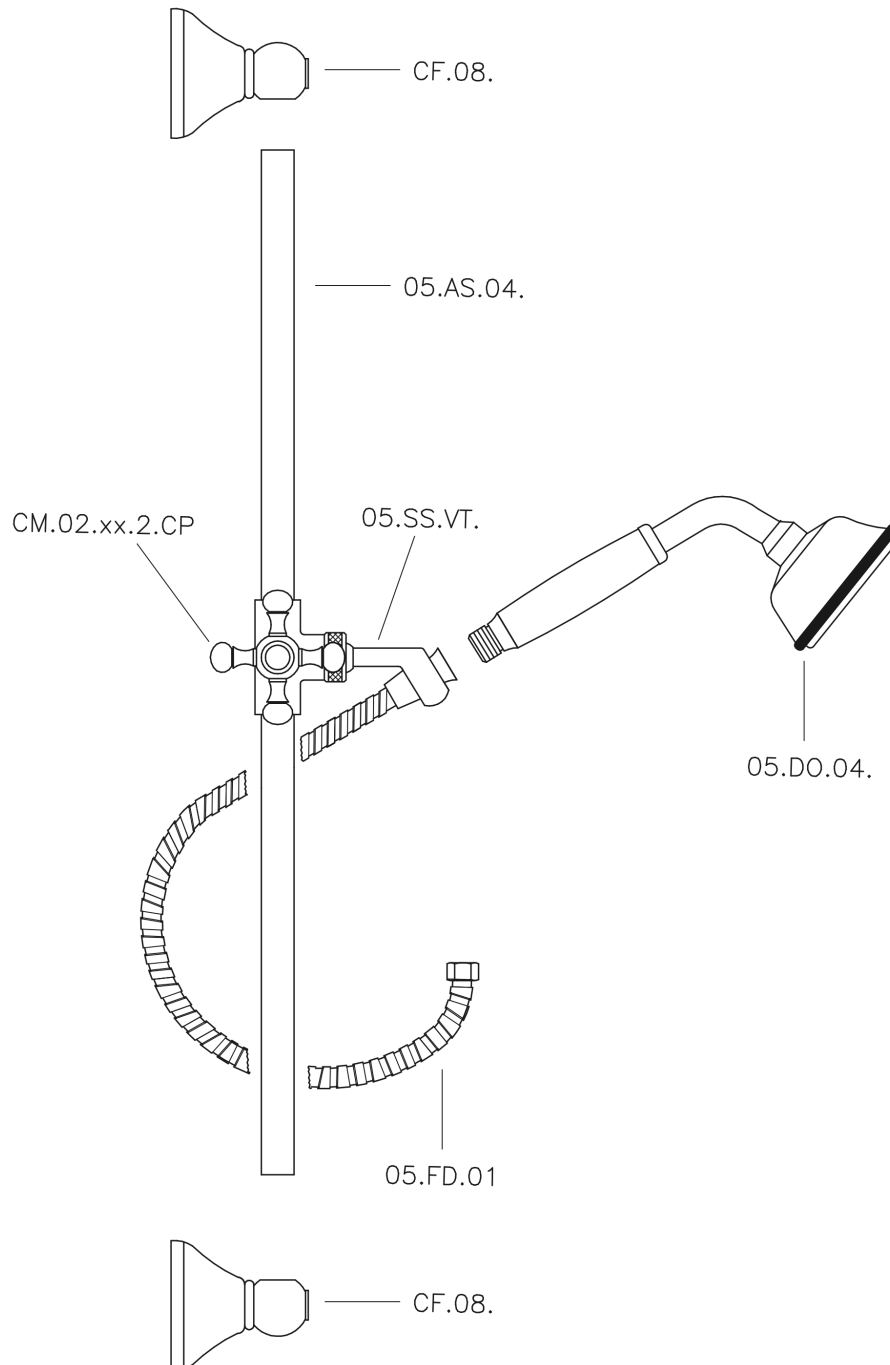

Completo doccia saliscendi Victorian SHOWER_62.03H.

62.03H.

<https://www.huberitalia.com/completo-doccia-saliscendi-victorian-shower-62-03h>

2026-04-18