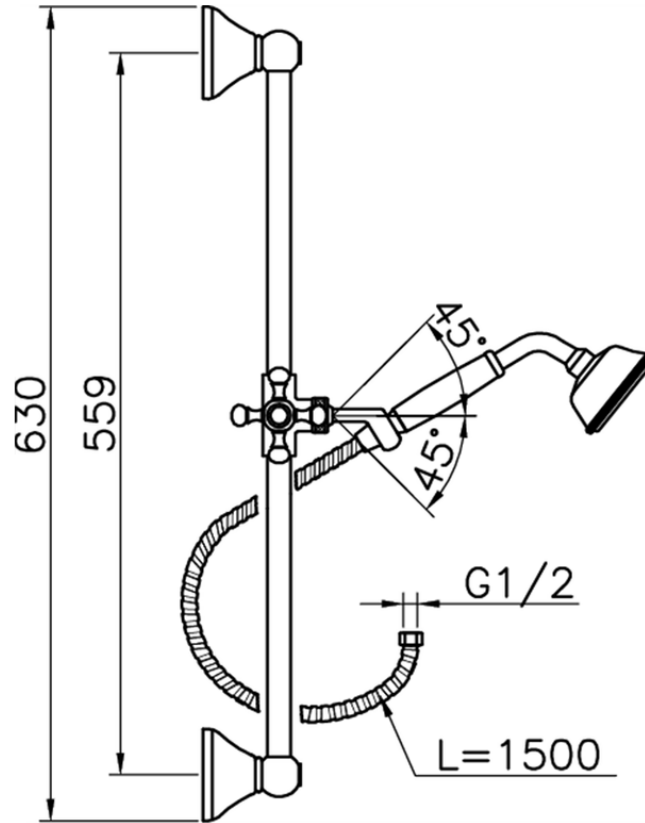

Completo doccia saliscendi Victorian SHOWER_62.03H.

62.03H.

<https://www.huberitalia.com/completo-doccia-saliscendi-victorian-shower-62-03h>

2026-06-21