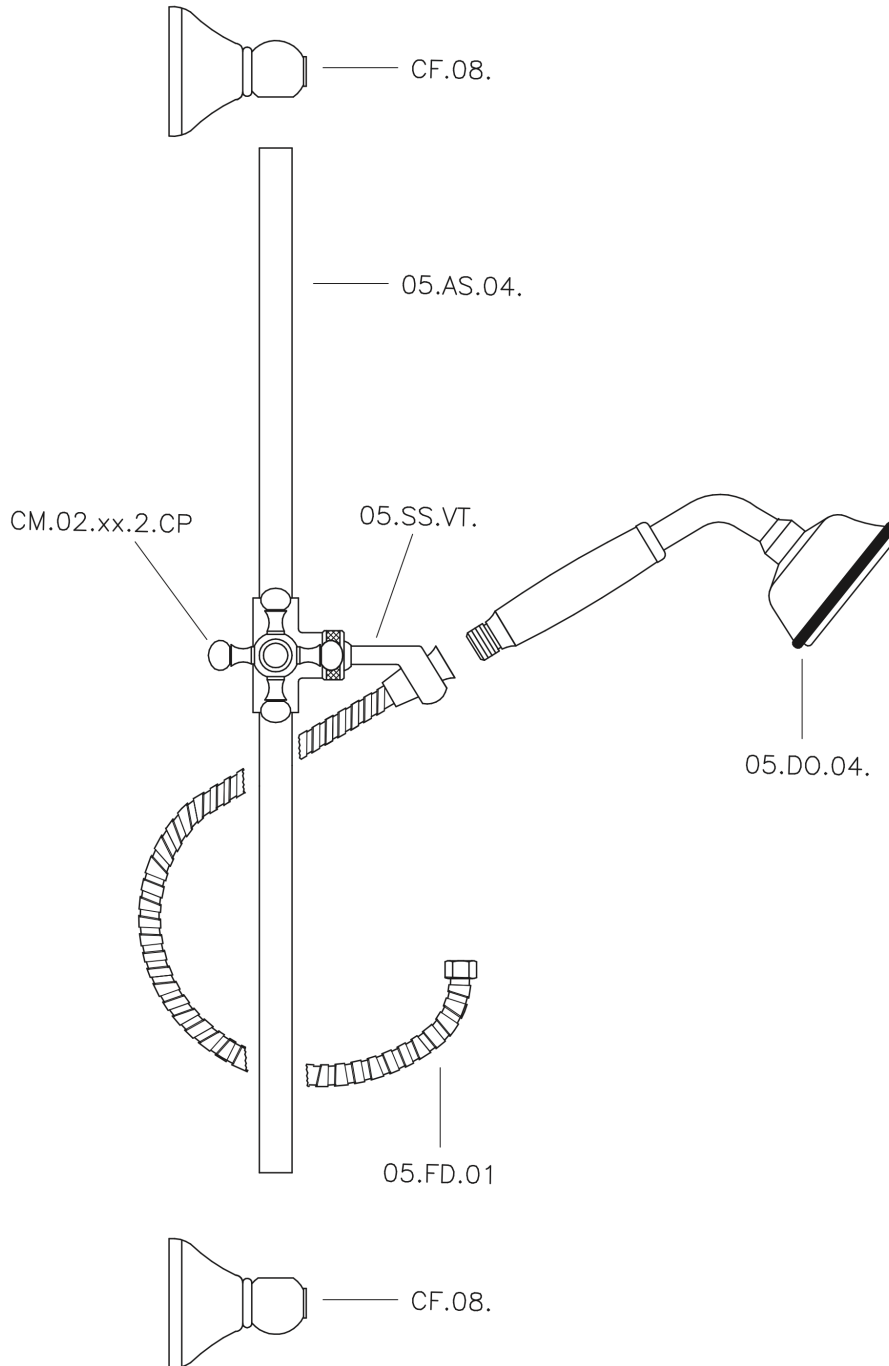

## Completo doccia saliscendi Victorian SHOWER\_62.03H.

62.03H.

<https://www.huberitalia.com/completo-doccia-saliscendi-victorian-shower-62-03h>

2026-06-17