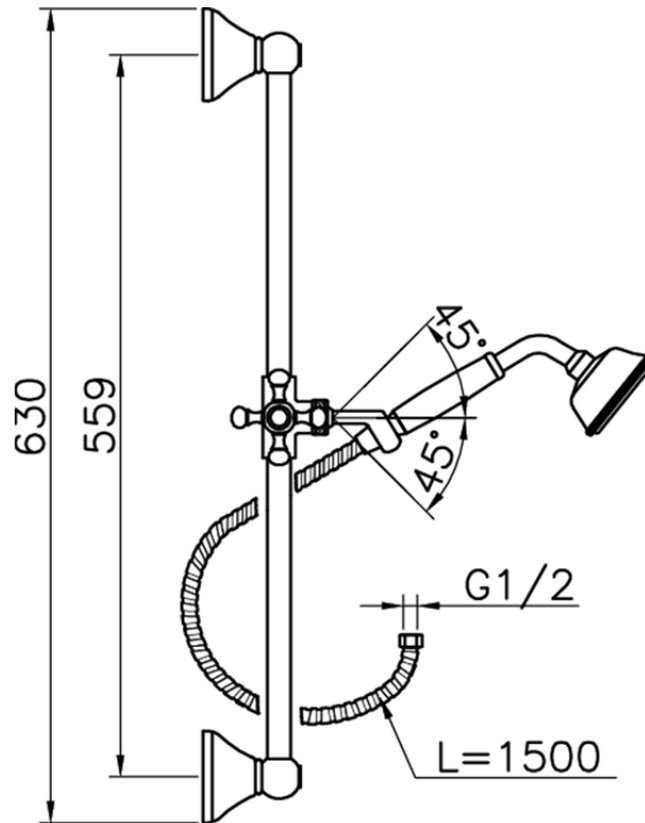

Completo doccia saliscendi Victorian SHOWER_62.03H.

62.03H.

<https://www.huberitalia.com/completo-doccia-saliscendi-victorian-shower-62-03h>

2026-06-17