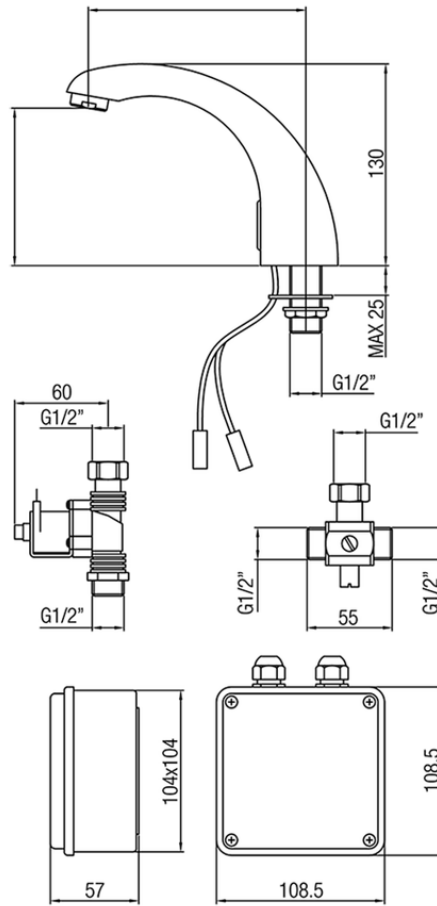

Rubinetto elettronico lavabo CLINIC&TECHNICAL_303B.01H.

303B.01H.

<https://www.huberitalia.com/rubinetto-elettronico-lavabo-clinicttechnical-303b-01h>

2026-05-13