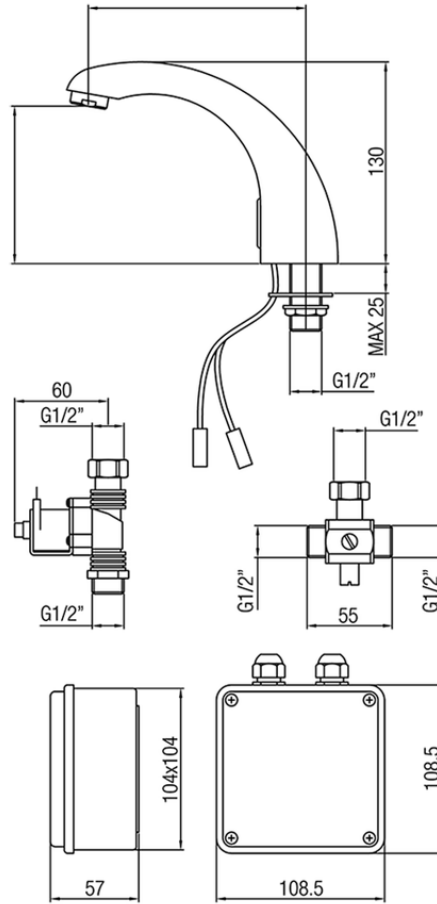

Rubinetto elettronico lavabo CLINIC&TECHNICAL\_303B.01H.

303B.01H.

<https://www.huberitalia.com/rubinetto-elettronico-lavabo-clinicttechnical-303b-01h>

2026-06-27