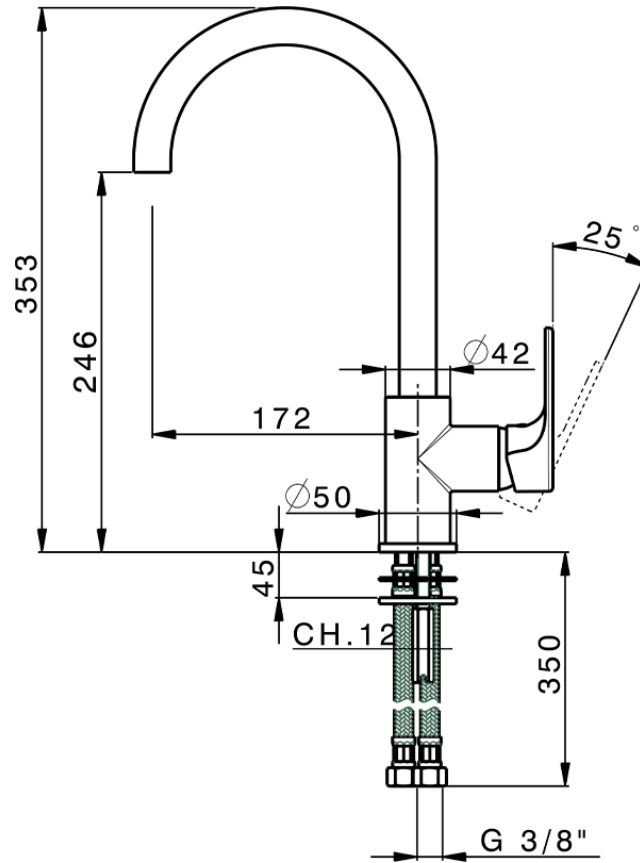

Miscelatore monocomando lavello EnergySave KITCHEN\_AH000535

AH000535

<https://www.huberitalia.com/miscelatore-monocomando-lavello-energysave-kitchen-ah000535>

2026-05-13