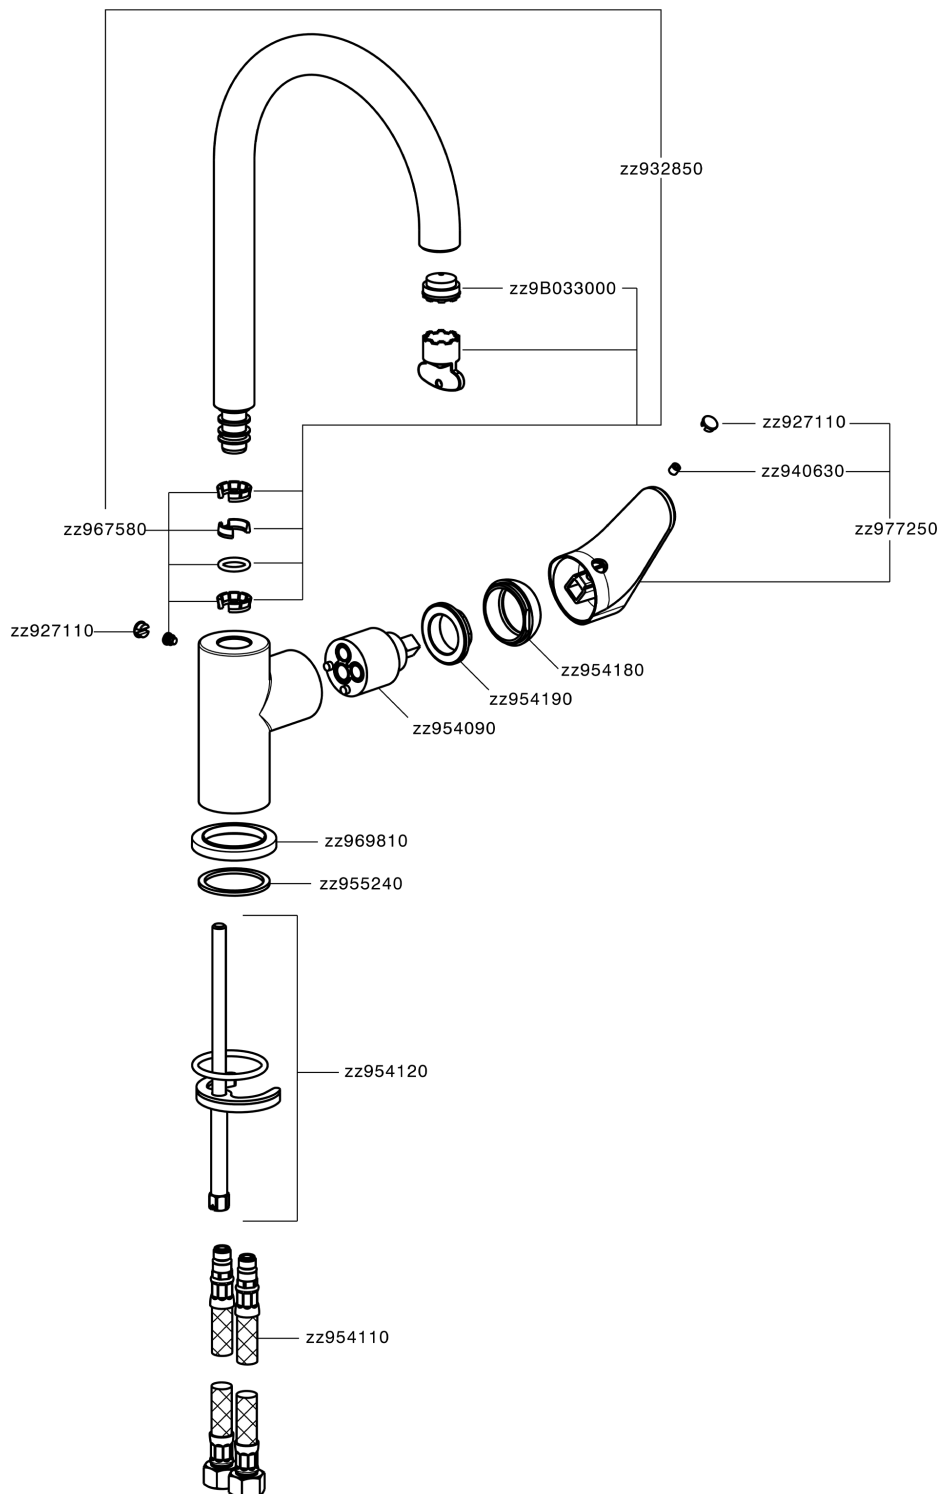

## Miscelatore monocomando lavello EnergySave KITCHEN\_AH000535

AH000535

<https://www.huberitalia.com/miscelatore-monocomando-lavello-energysave-kitchen-ah000535>

2026-05-13