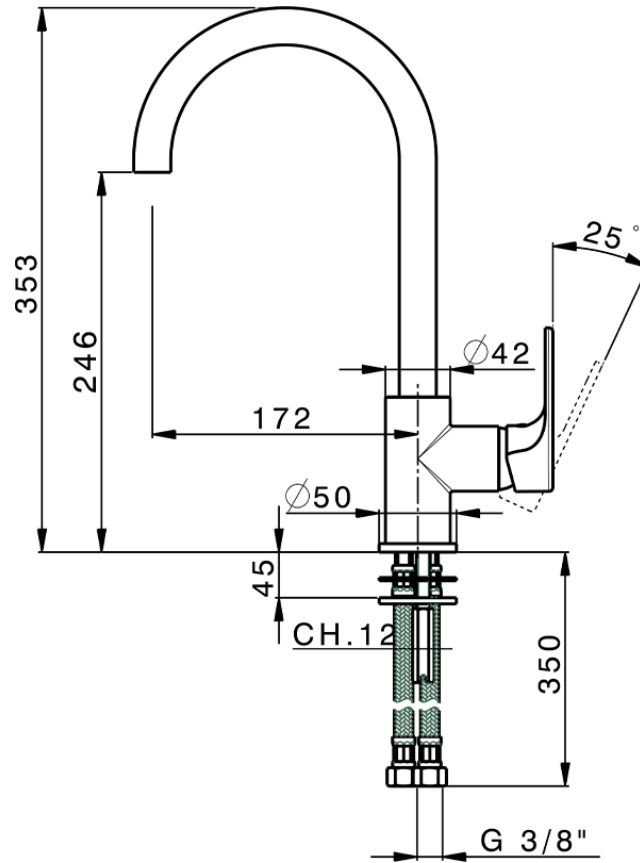

Miscelatore monocomando lavello EnergySave KITCHEN_AH000535

AH000535

<https://www.huberitalia.com/miscelatore-monocomando-lavello-energysave-kitchen-ah000535>

2026-05-13