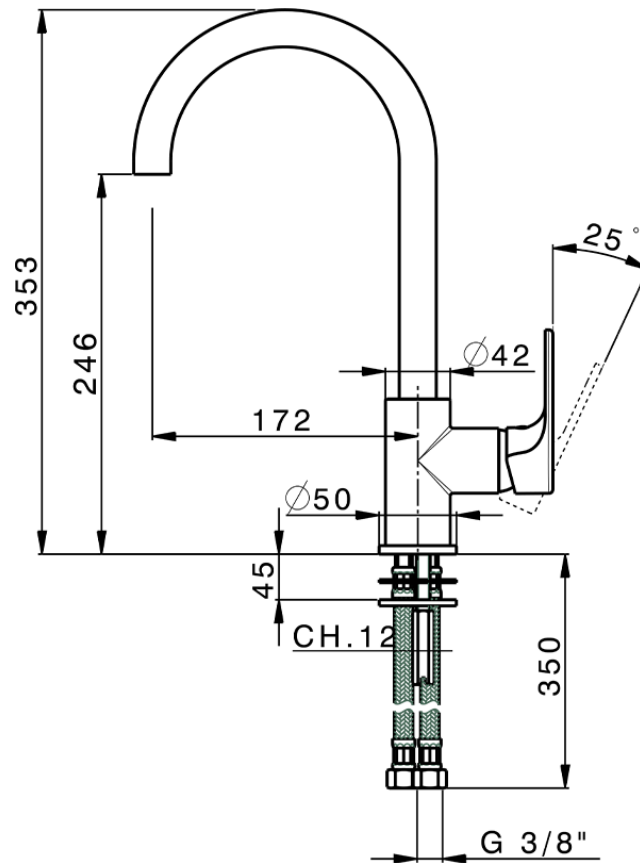

Miscelatore monocomando lavello EnergySave KITCHEN\_AH000535

AH000535

<https://www.huberitalia.com/miscelatore-monocomando-lavello-energysave-kitchen-ah000535>

2026-06-27