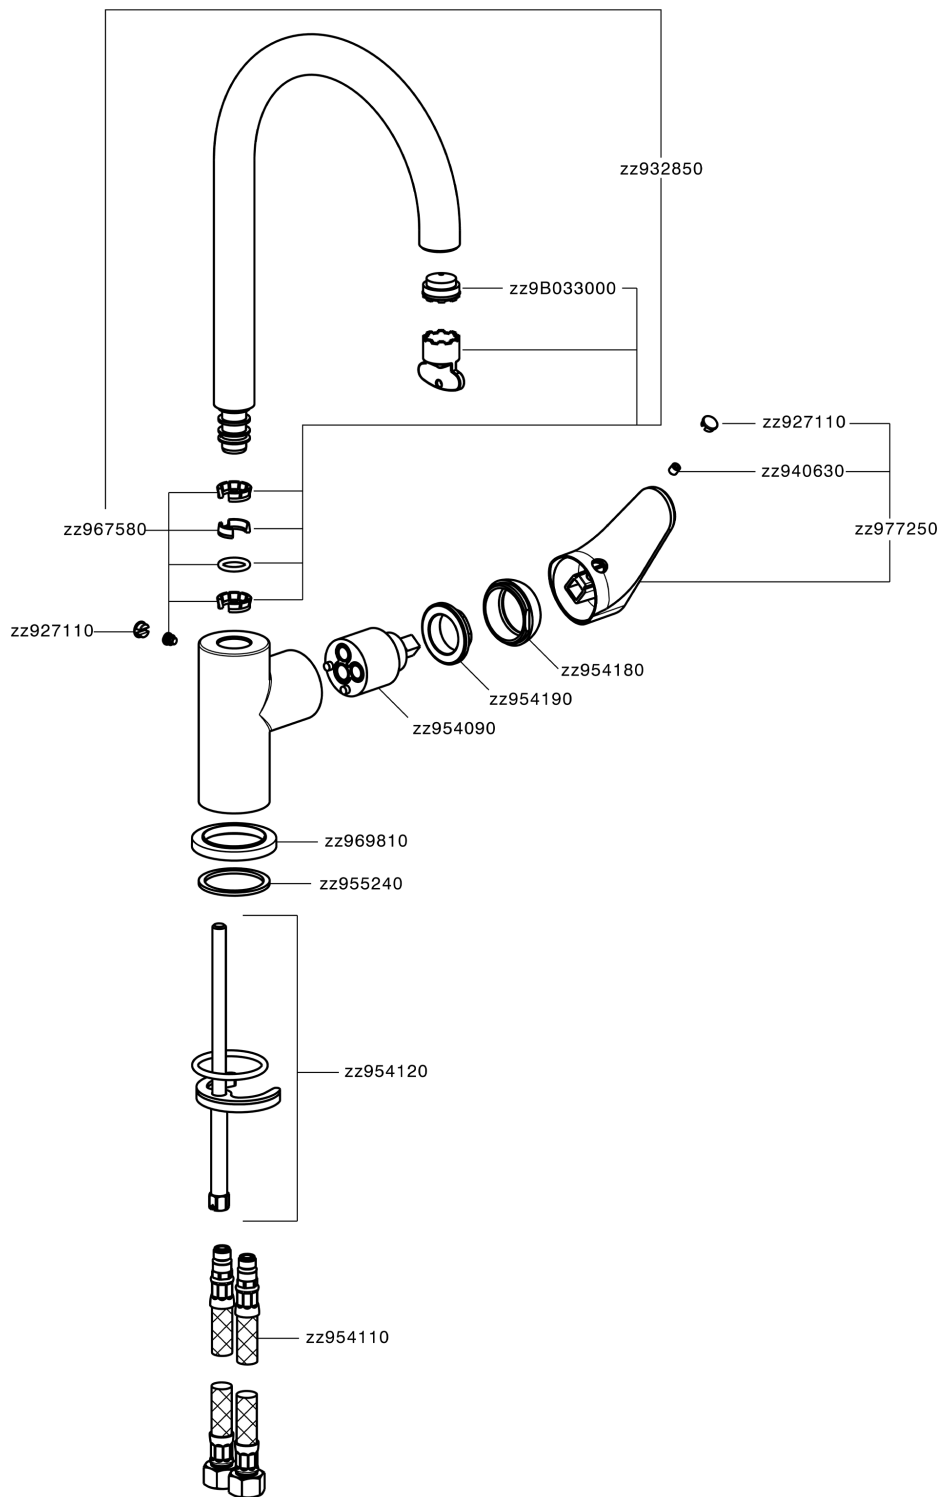

Miscelatore monocomando lavello EnergySave KITCHEN_AH000535

AH000535

<https://www.huberitalia.com/miscelatore-monocomando-lavello-energysave-kitchen-ah000535>

2026-05-13