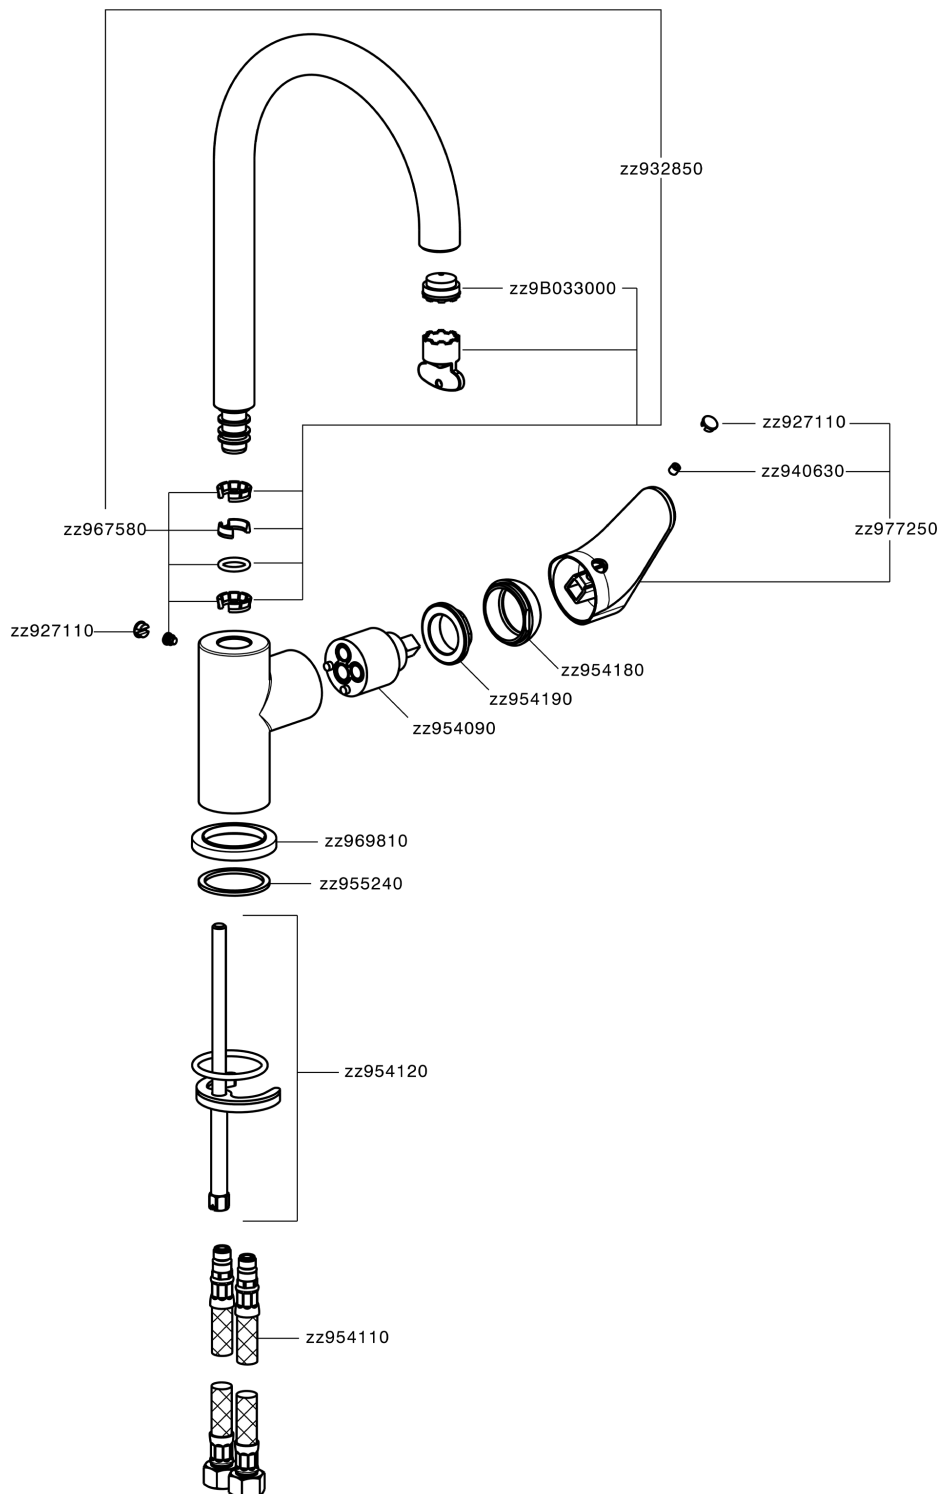

## Miscelatore monocomando lavello EnergySave KITCHEN\_AH000535

AH000535

<https://www.huberitalia.com/miscelatore-monocomando-lavello-energysave-kitchen-ah000535>

2026-06-27