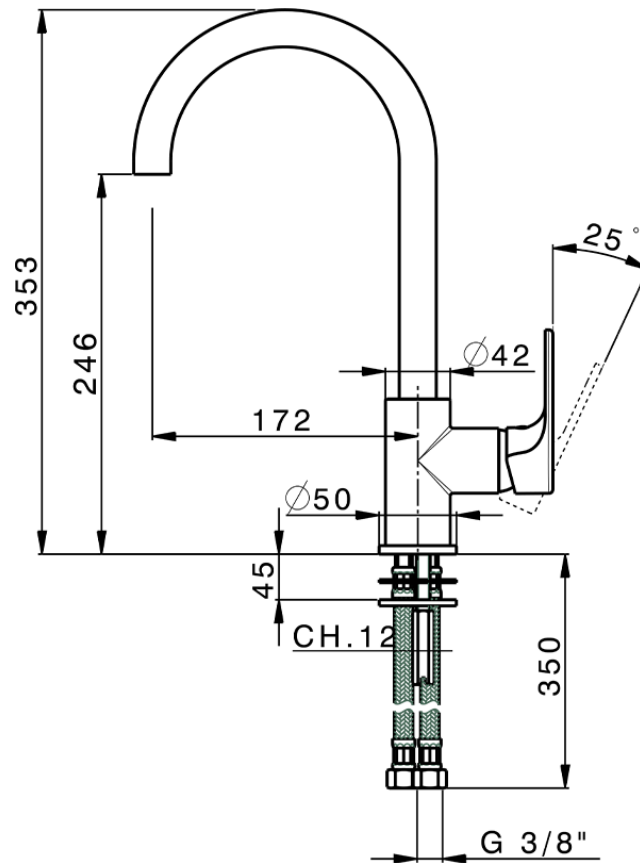

Miscelatore monocomando lavello EnergySave KITCHEN_AH000535

AH000535

<https://www.huberitalia.com/miscelatore-monocomando-lavello-energysave-kitchen-ah000535>

2026-06-27