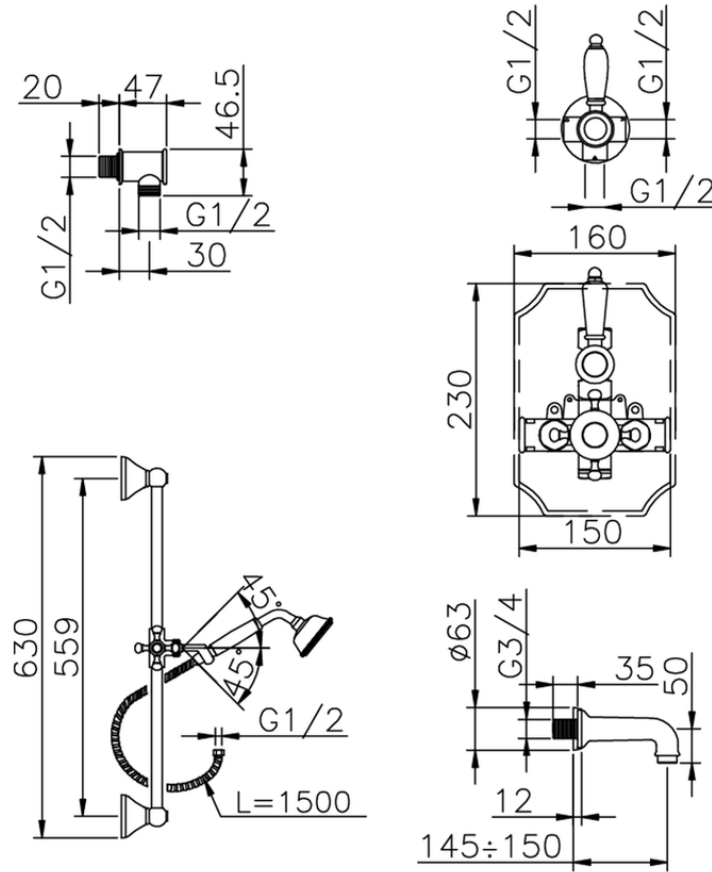

Completo miscelatore termostatico vasca incasso VICTORIAN_914.VT01H.

914.VT01H. <https://www.huberitalia.com/completo-miscelatore-termostatico-vasca-incasso-victorian-914-vt01h>

2026-04-18