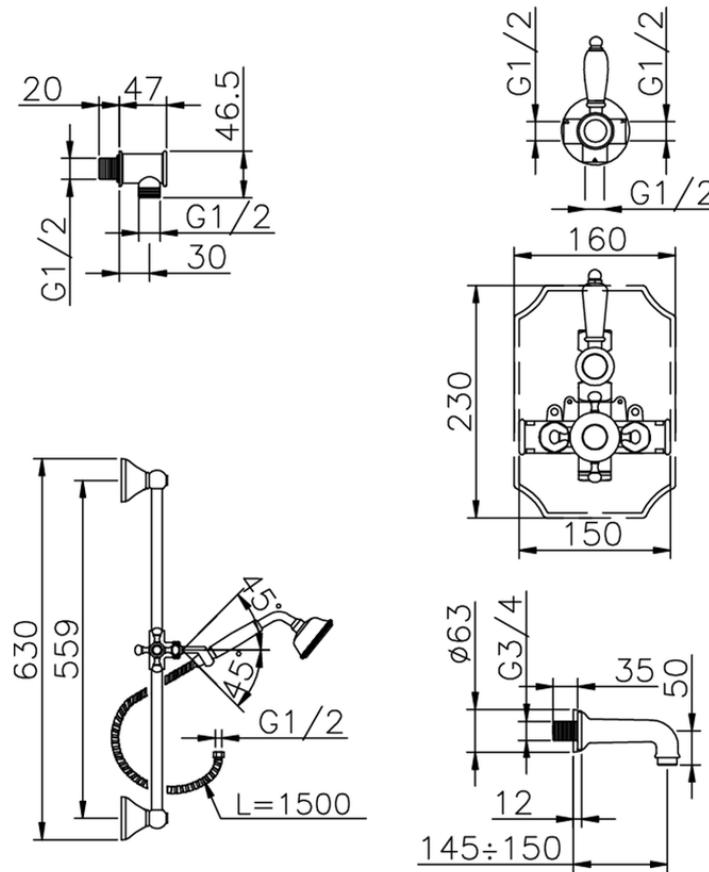

## Completo miscelatore termostatico vasca incasso VICTORIAN\_914.VT01H.

914.VT01H. <https://www.huberitalia.com/completo-miscelatore-termostatico-vasca-incasso-victorian-914-vt01h>

2026-06-20