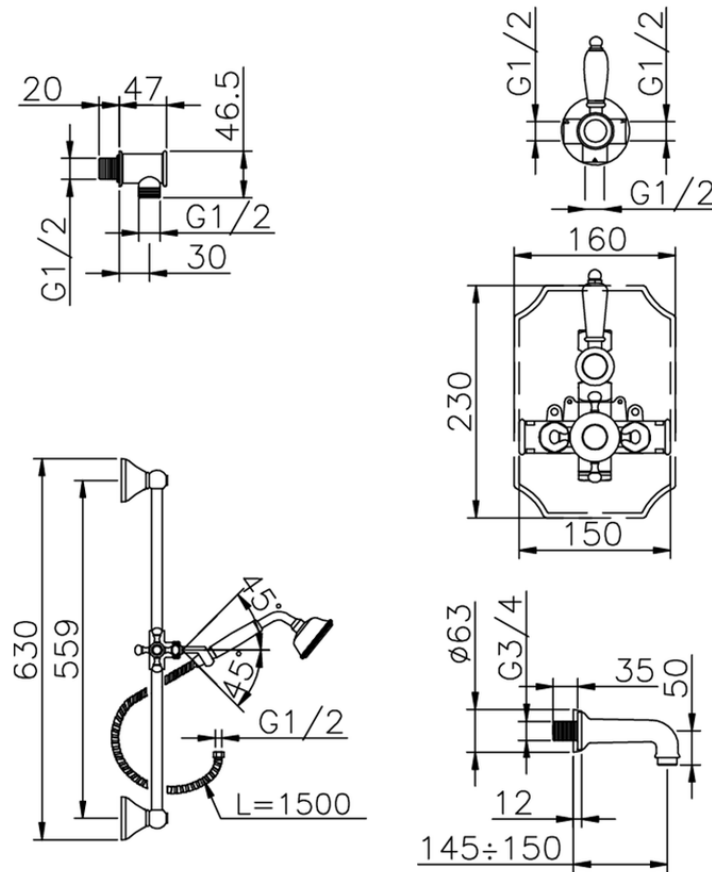

Completo miscelatore termostatico vasca incasso VICTORIAN_914.VT01H.

914.VT01H. <https://www.huberitalia.com/completo-miscelatore-termostatico-vasca-incasso-victorian-914-vt01h>

2026-06-20