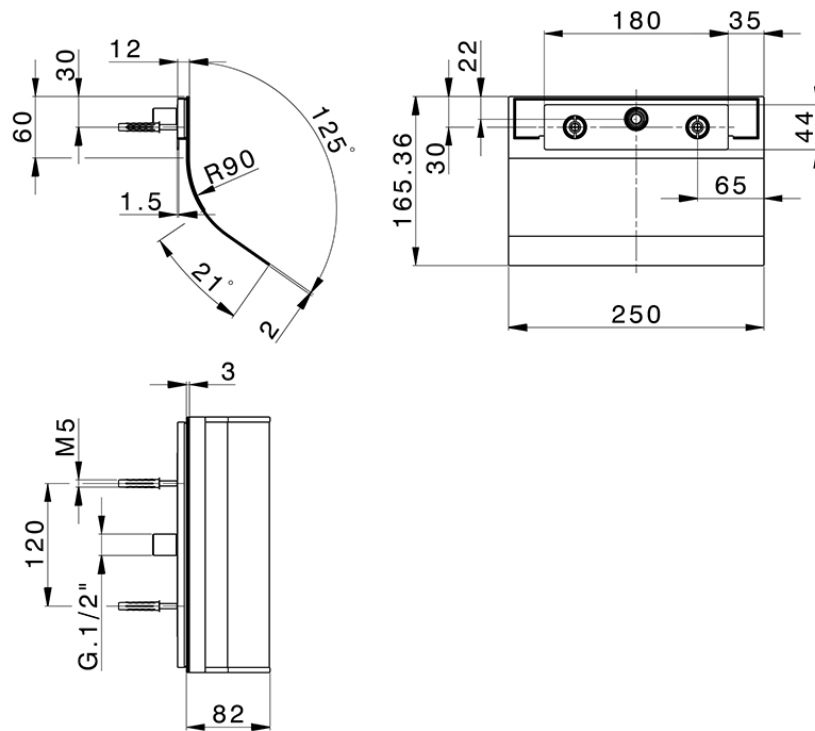

Cascata a parete curva ZEN_ZS129040

ZS129040

<https://www.huberitalia.com/cascata-a-parete-curva-zen-zs129040>

2026-07-01