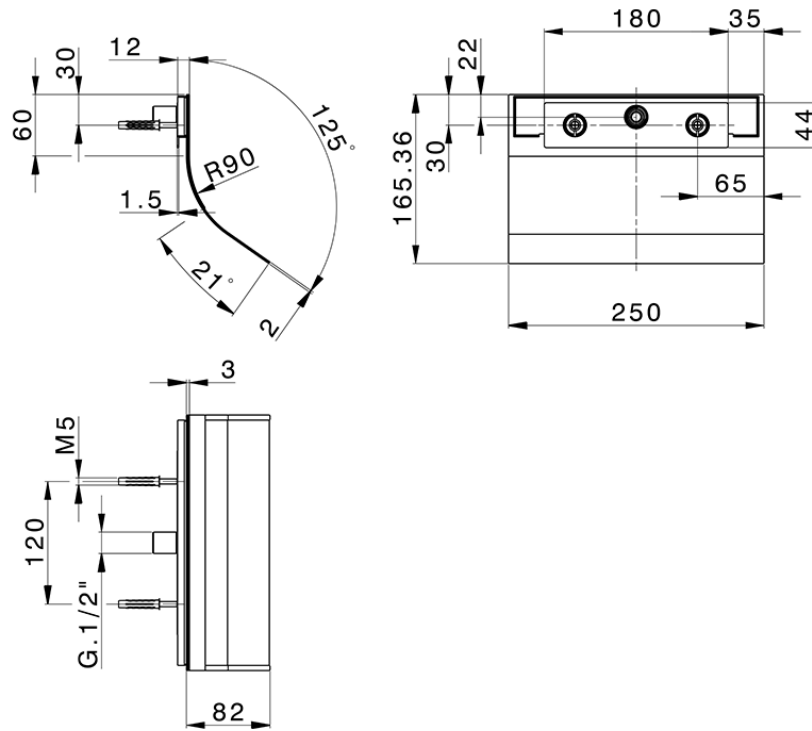

Cascata a parete curva ZEN_ZS129040

ZS129040

<https://www.huberitalia.com/cascata-a-parete-curva-zen-zs129040>

2026-07-01