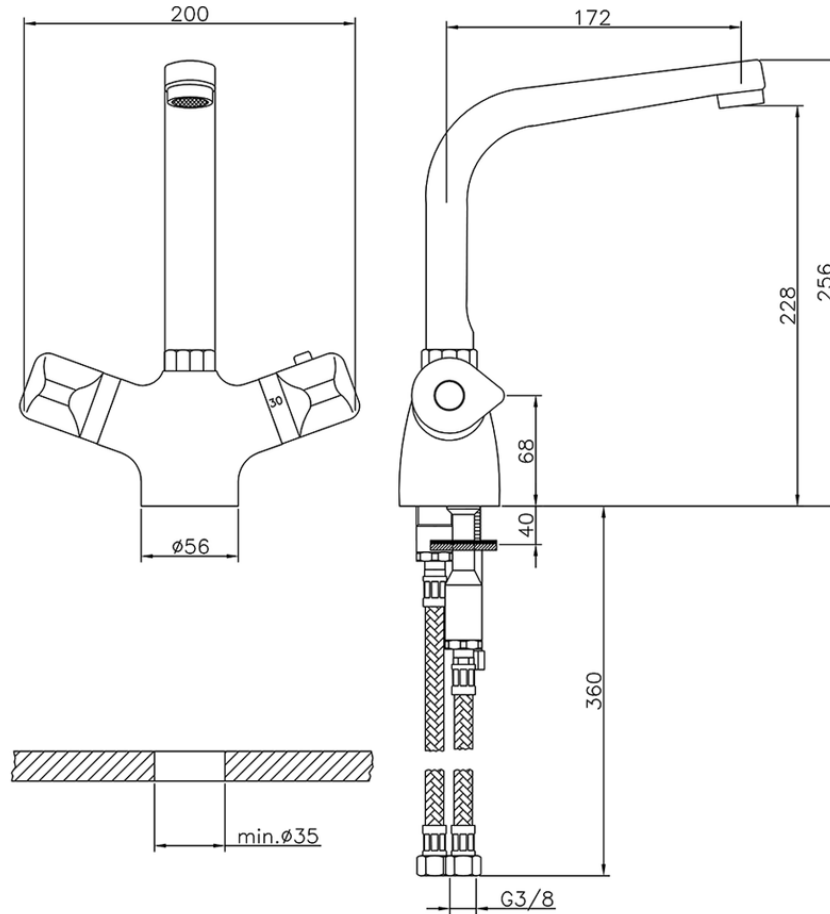

Miscelatore termostatico lavello CLINIC&TECHNICAL_CLT65010

CLT65010

<https://www.huberitalia.com/miscelatore-termostatico-lavello-clinicttechnical-clt65010>

2026-05-29