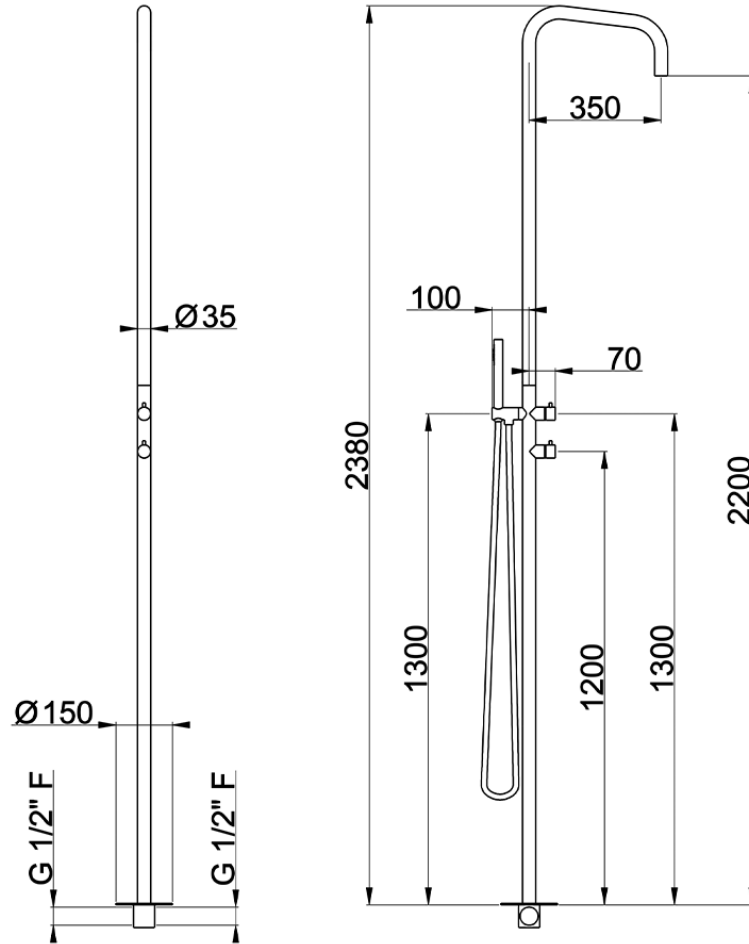

Colonna doccia progressiva outdoor COLUMNS\_LX005100

LX005100

<https://www.huberitalia.com/colonna-doccia-progressiva-outdoor-columns-lx005100>

2026-06-27