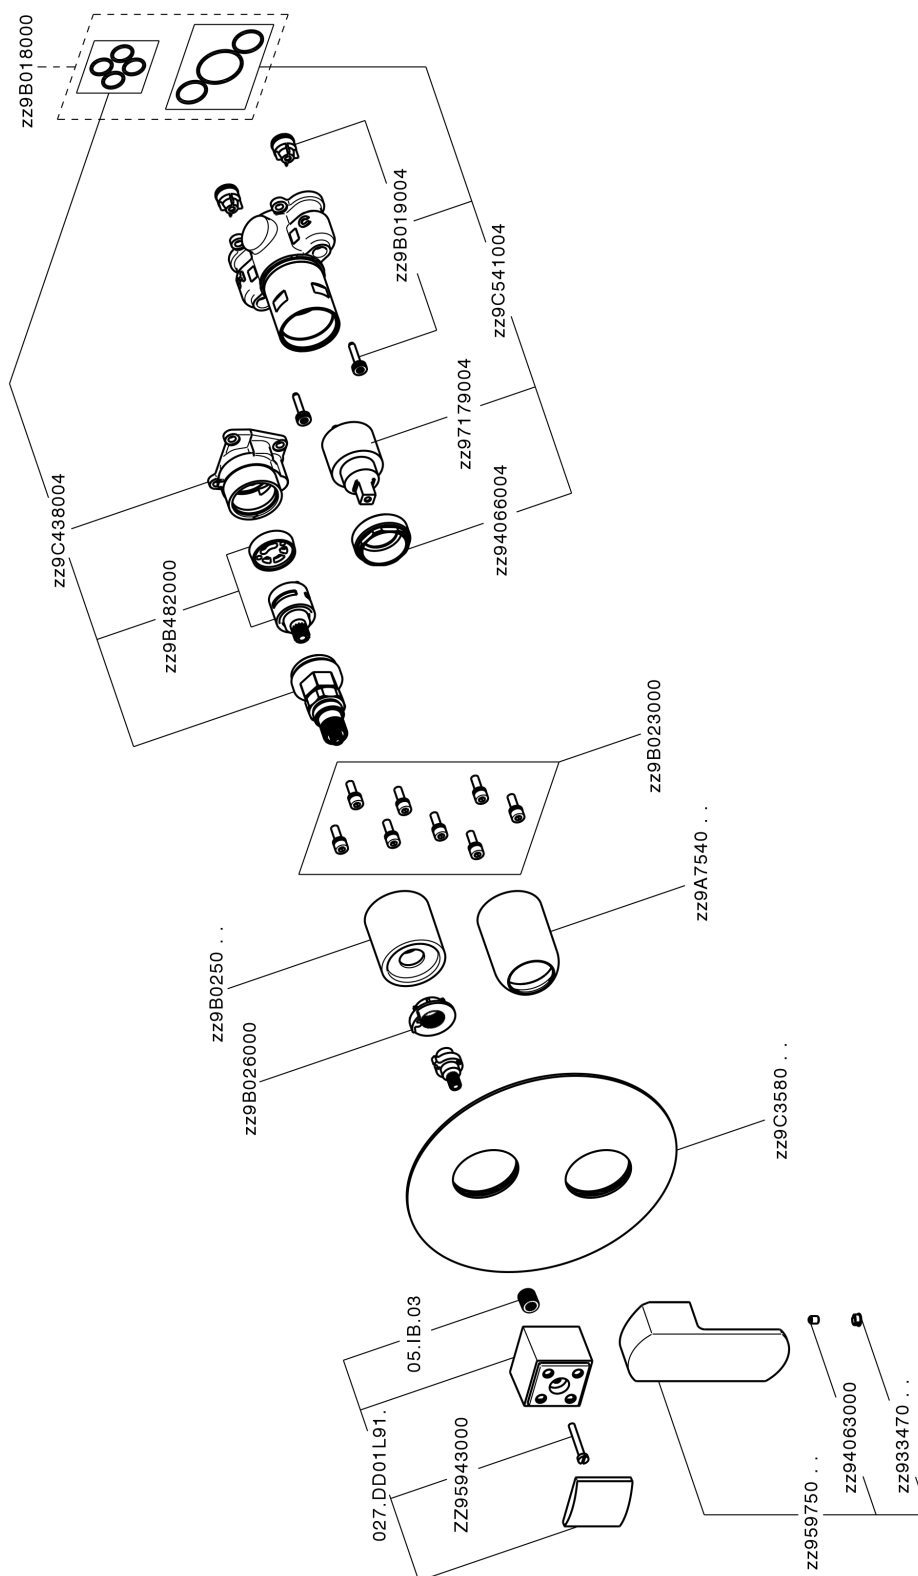

Completo Monocomando per One-Box DADO_DD0BM030

DD0BM030

<https://www.huberitalia.com/completo-monocomando-per-one-box-dado-dd0bm030>

One-Box Universale per incasso ONE BOX_ZB00B031

ZB00B031

<https://www.huberitalia.com/one-box-universale-per-incasso-one-box-zb00b031>

One-Box Universale per incasso ONE BOX_ZB00B030

ZB00B030

<https://www.huberitalia.com/one-box-universale-per-incasso-one-box-zb00b030>

2026-06-27