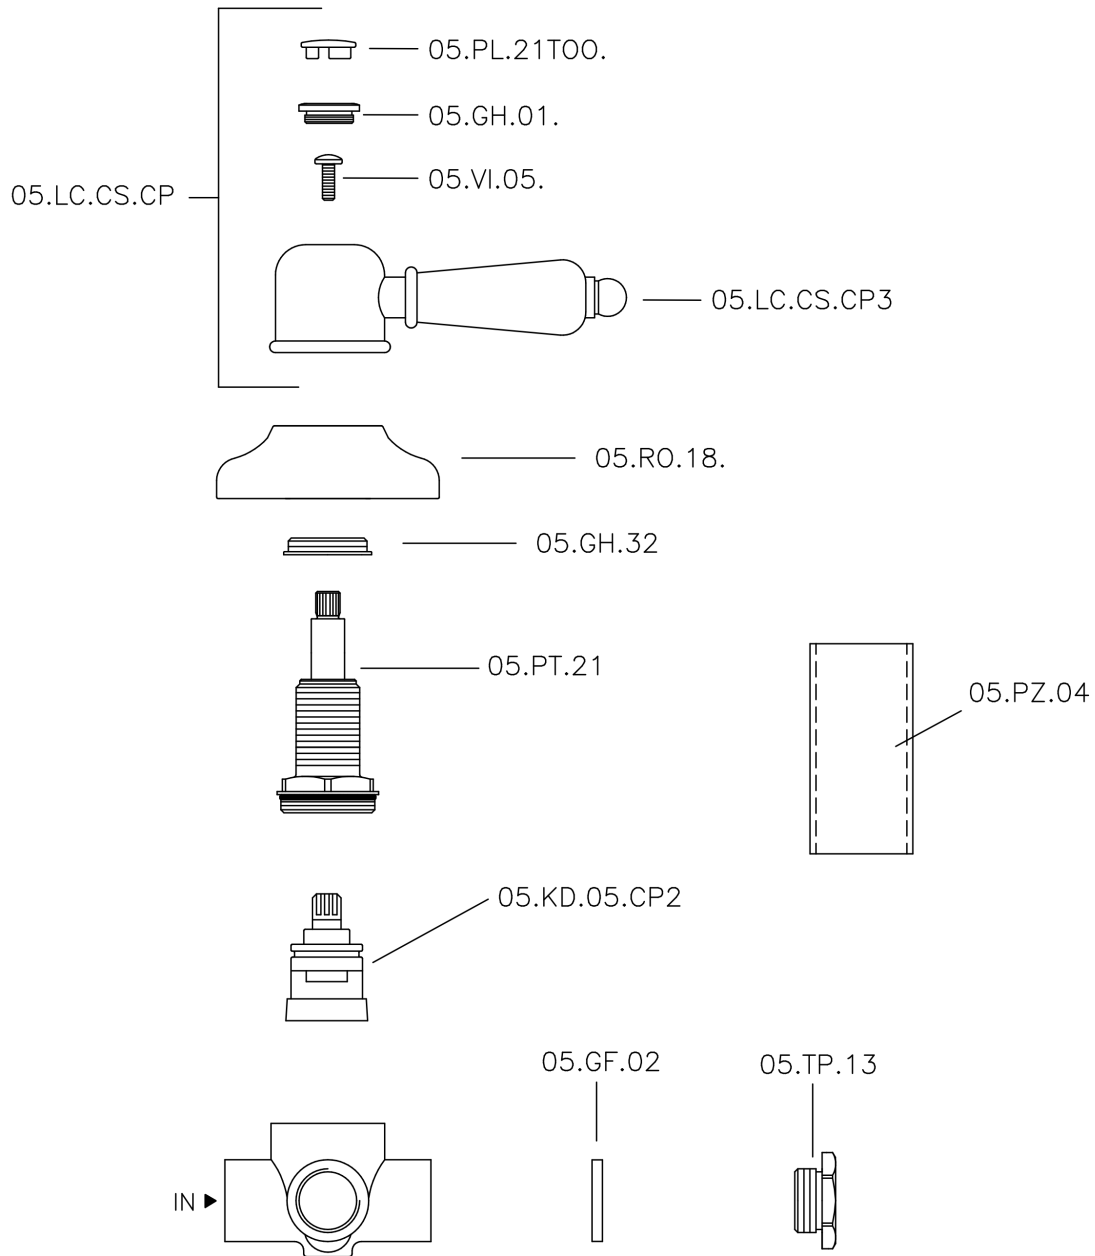

Deviatore incasso 2 uscite CROISETTE_653.CS01H.

653.CS01H.

<https://www.huberitalia.com/deviatore-incasso-2-uscite-croisette-653-cs01h>

2026-06-08