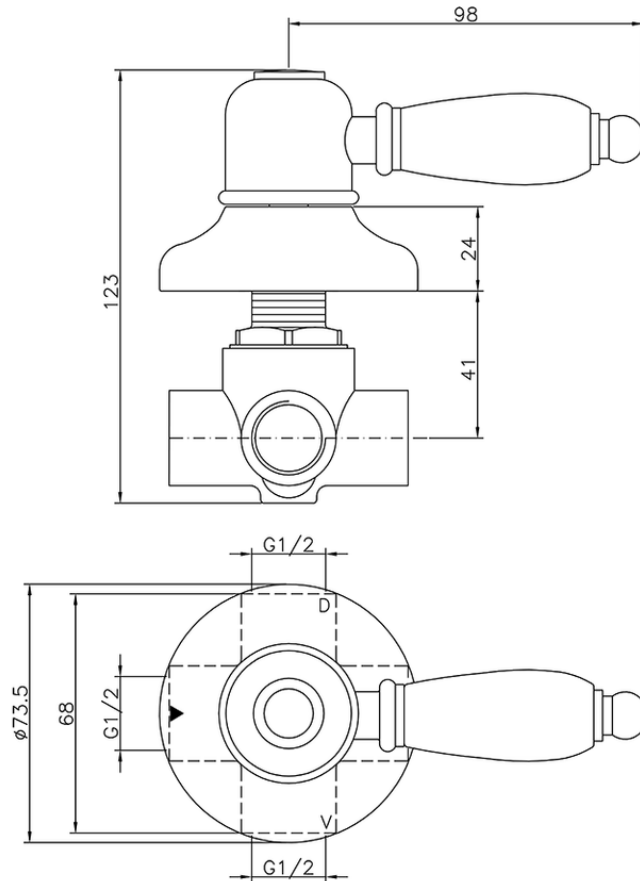

Deviatore incasso 2 uscite CROISETTE_653.CS01H.

653.CS01H.

<https://www.huberitalia.com/deviatore-incasso-2-uscite-croisette-653-cs01h>

2026-06-08