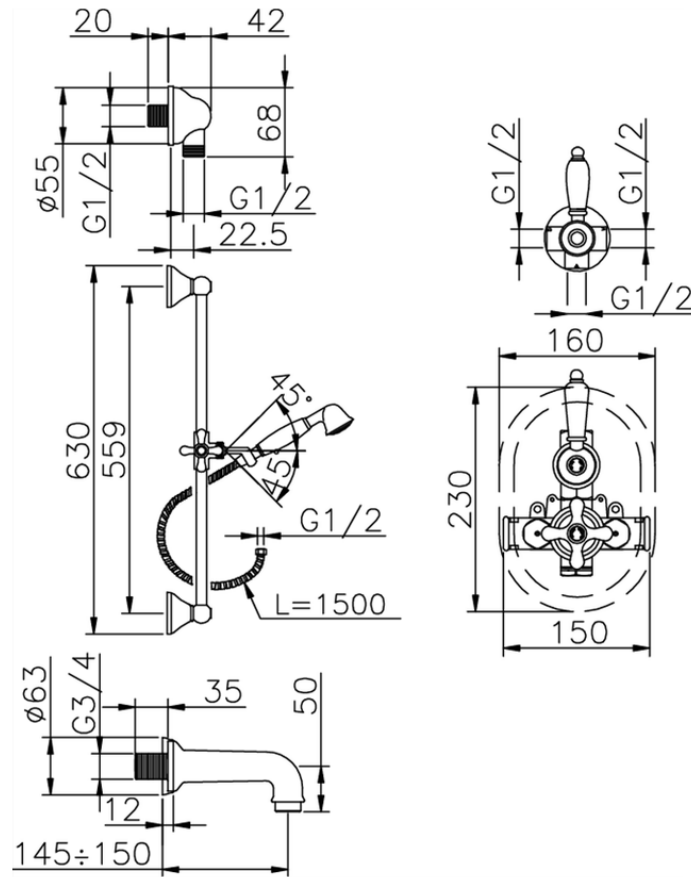

Completo miscelatore termostatico vasca incasso CROISSETTE_914.CS01H.

914.CS01H. <https://www.huberitalia.com/completo-miscelatore-termostatico-vasca-incasso-croisette-914-cs01h>

2026-07-01