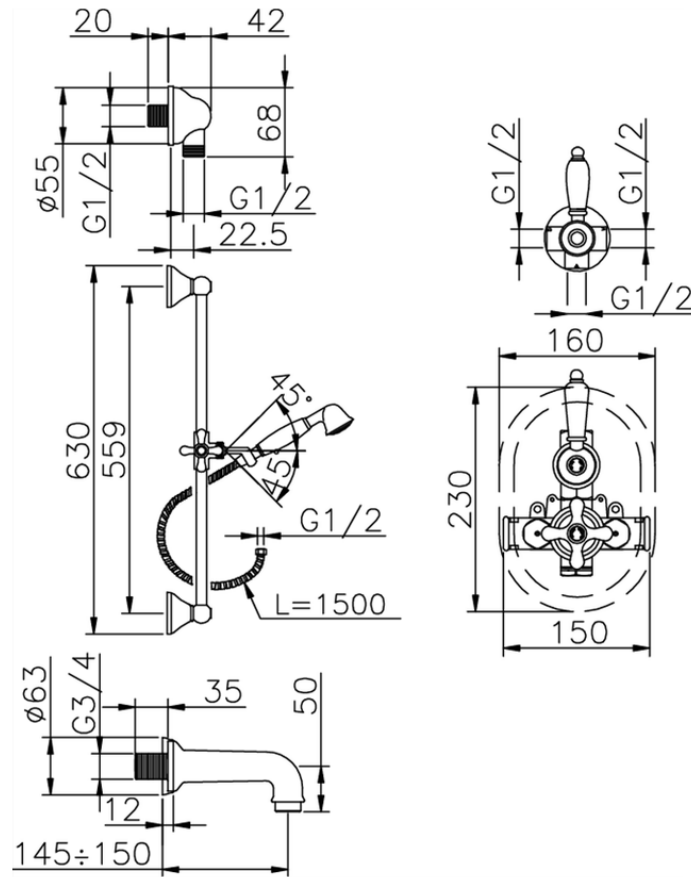

Completo miscelatore termostatico vasca incasso CROISSETTE_914.CS01H.

914.CS01H. <https://www.huberitalia.com/completo-miscelatore-termostatico-vasca-incasso-croisette-914-cs01h>

2026-04-24