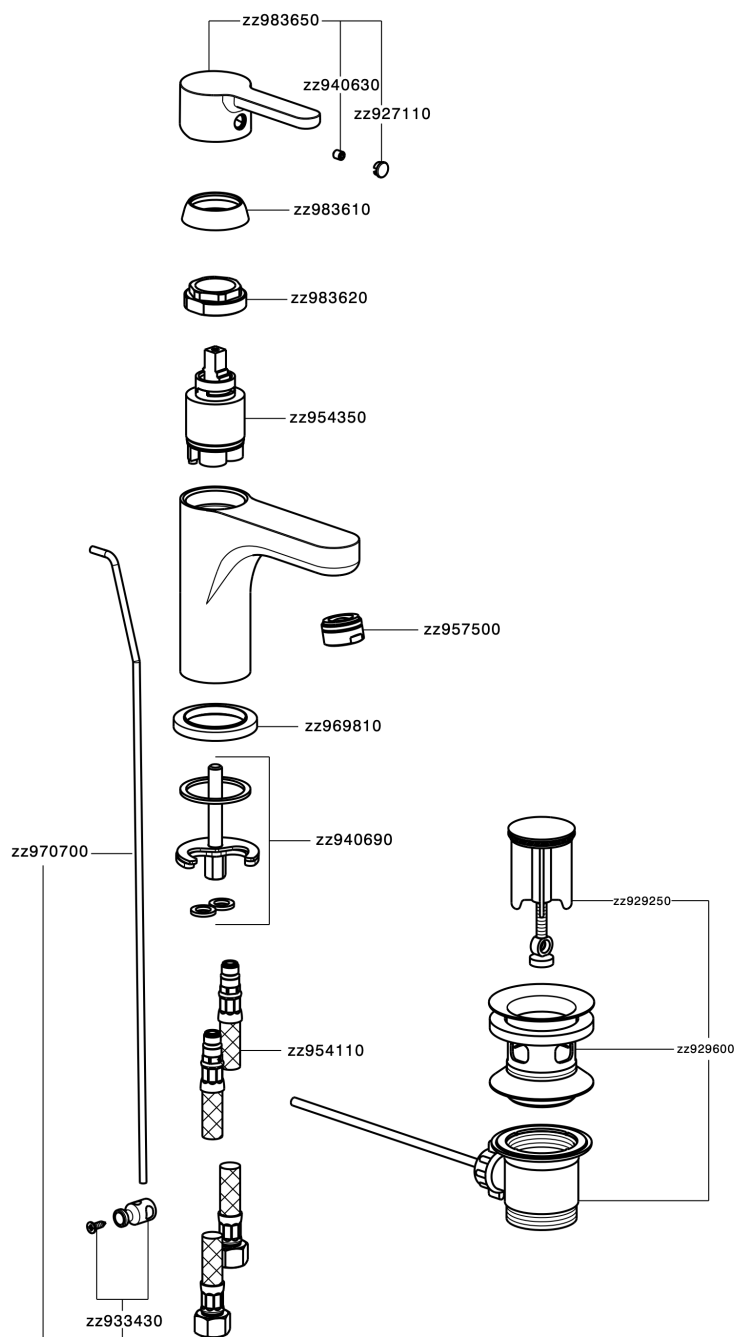

Miscelatore monocomando lavabo large H2_H2000490

H2000490

<https://www.huberitalia.com/miscelatore-monocomando-lavabo-large-h2-h2000490>

2026-06-27