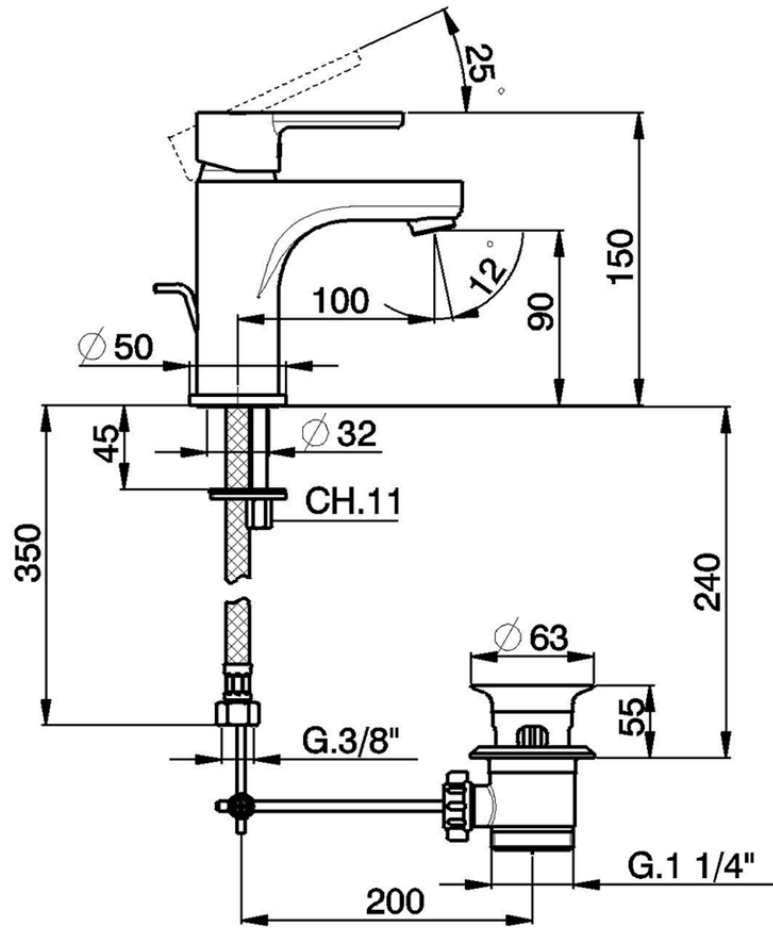

Miscelatore monocomando lavabo large H2_H2000490

H2000490

<https://www.huberitalia.com/miscelatore-monocomando-lavabo-large-h2-h2000490>

2026-06-27