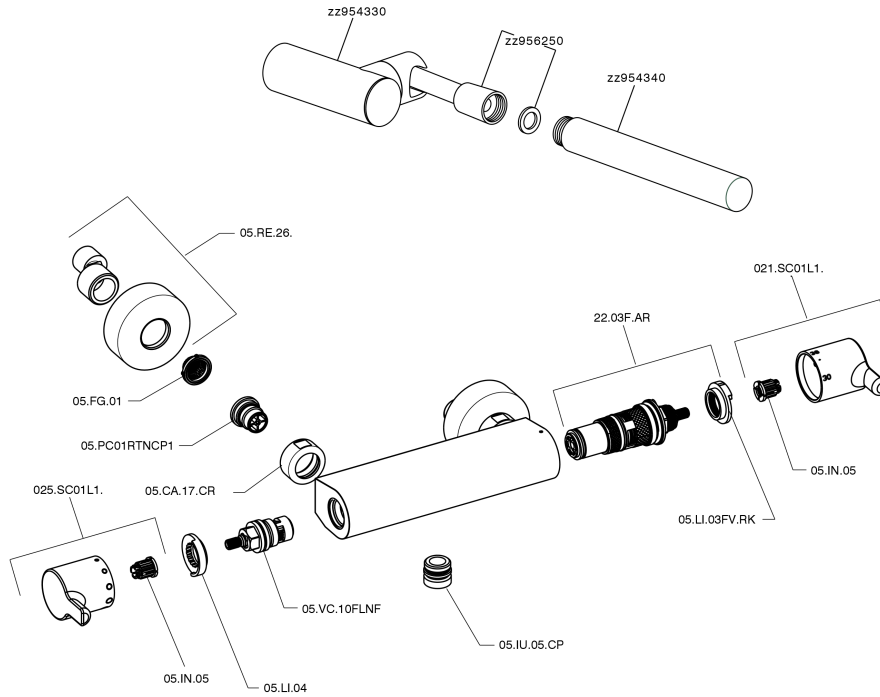

Miscelatore termostatico doccia completo H2_H2D01010

H2D01010

<https://www.huberitalia.com/miscelatore-termostatico-doccia-completo-h2-h2d01010>

2026-06-27