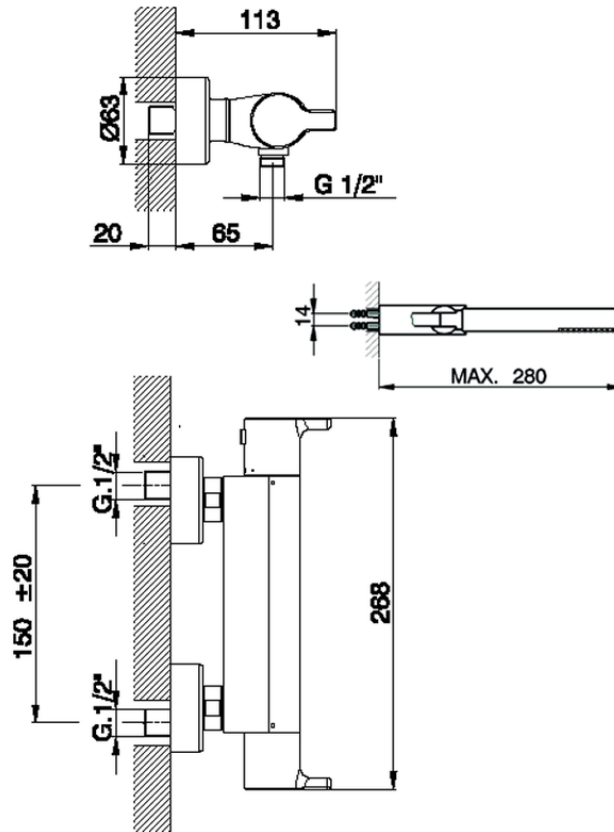

Miscelatore termostatico doccia completo H2_H2D01010

H2D01010

<https://www.huberitalia.com/miscelatore-termostatico-doccia-completo-h2-h2d01010>

2026-06-27