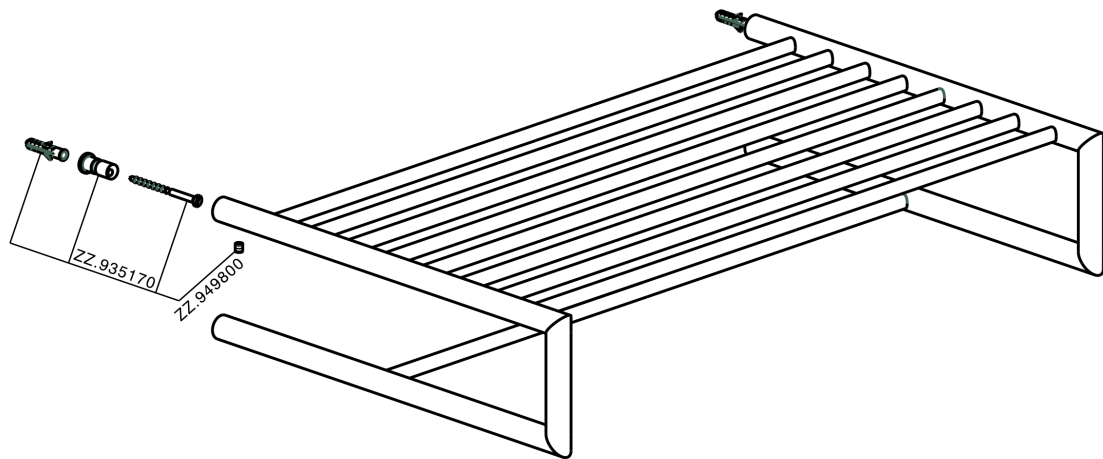

Griglia porta salviette ACCESSORI BAGNO_SI090300

SI090300

<https://www.huberitalia.com/griglia-porta-salviette-accessori-bagno-si090300>

2026-04-15