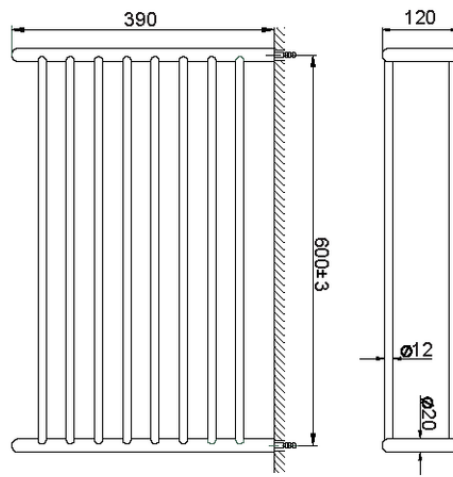

## Griglia porta salviette ACCESSORI BAGNO\_SI090300

SI090300

<https://www.huberitalia.com/griglia-porta-salviette-accessori-bagno-si090300>

2026-04-15