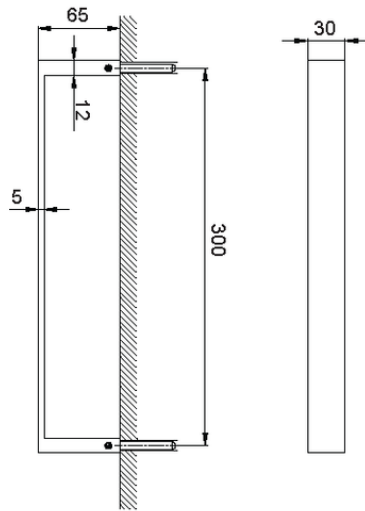

Porta salviette ACCESSORI BAGNO_SQ090104

SQ090104

<https://www.huberitalia.com/porta-salviette-accessori-bagno-sq090104>

2026-06-17