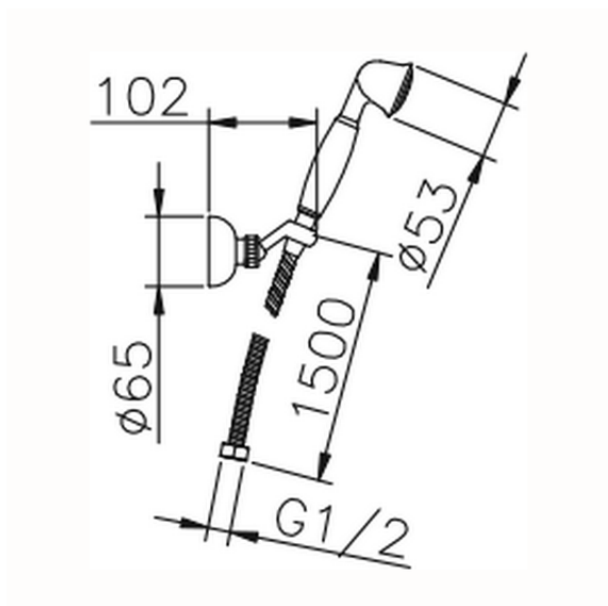

Completo doccia duplex Croisette SHOWER_63.07H.

63.07H.

<https://www.huberitalia.com/completo-doccia-duplex-croisette-shower-63-07h>

2026-06-28