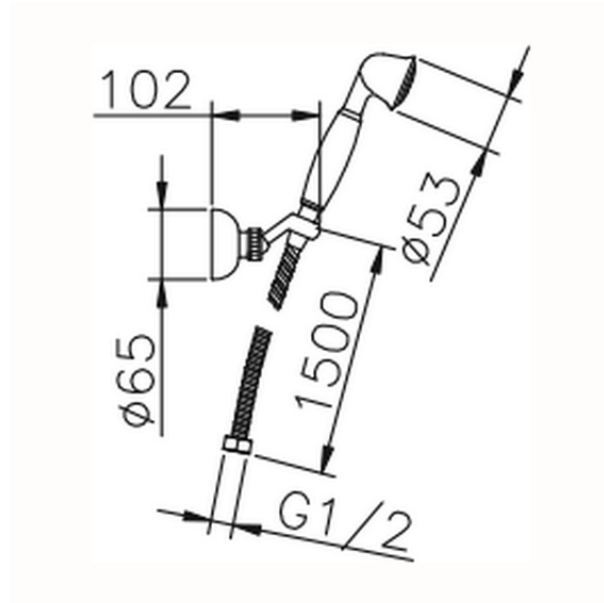

Completo doccia duplex Croisette SHOWER_63.07H.

63.07H.

<https://www.huberitalia.com/completo-doccia-duplex-croisette-shower-63-07h>

2026-05-13