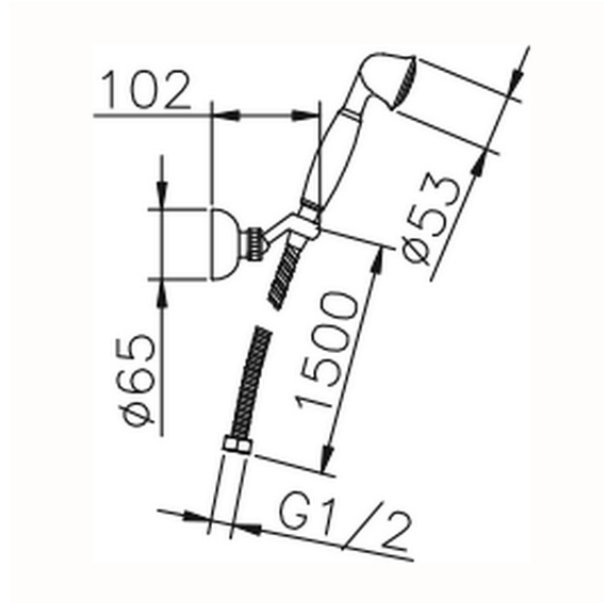

## Completo doccia duplex Croisette SHOWER\_63.07H.

63.07H.

<https://www.huberitalia.com/completo-doccia-duplex-croisette-shower-63-07h>

2026-05-13