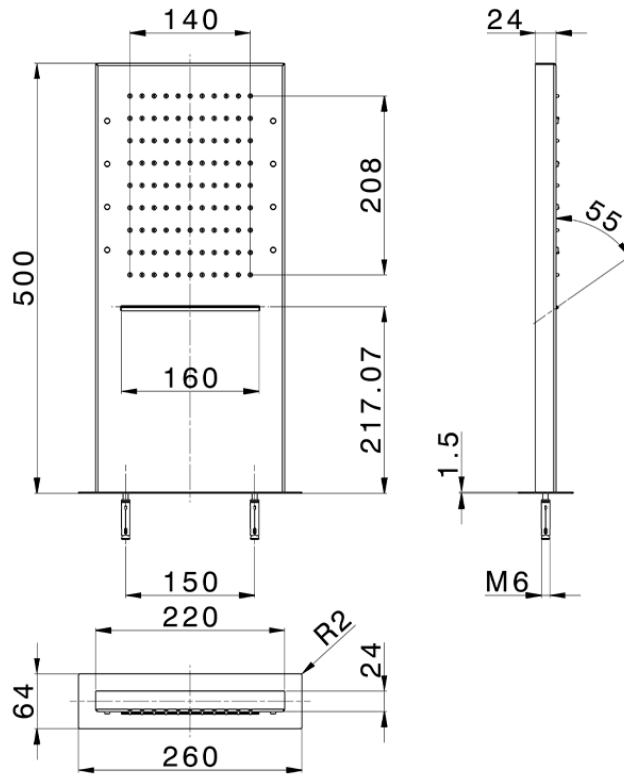

Soffione rettangolare a parete ZEN_ZS1C0405

ZS1C0405

<https://www.huberitalia.com/soffione-rettangolare-a-parete-zen-zs1c0405>

2026-04-14