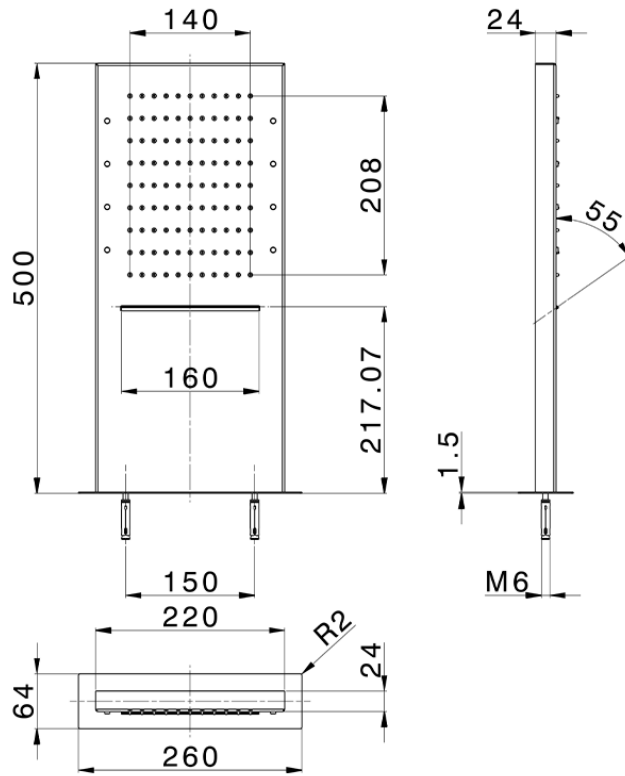

Soffione rettangolare a parete ZEN\_ZS1C0405

ZS1C0405

<https://www.huberitalia.com/soffione-rettangolare-a-parete-zen-zs1c0405>

2026-04-14