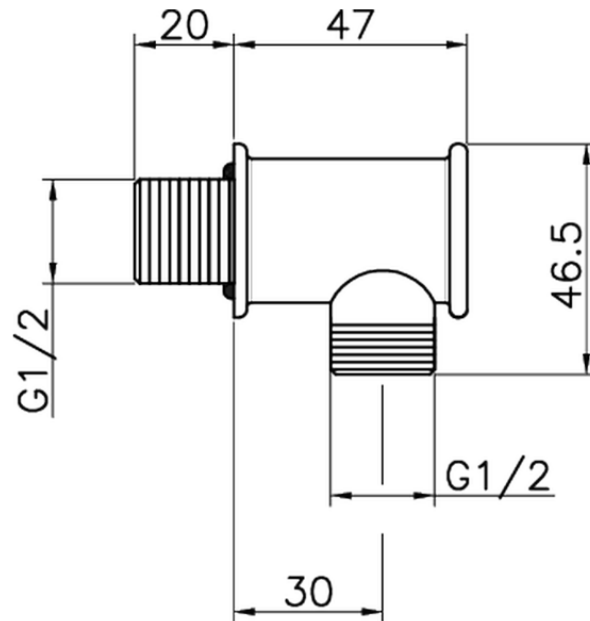

Presad'acqua VICTORIAN_67.04H.

67.04H.

<https://www.huberitalia.com/presa-dacqua-victorian-67-04h>

2026-07-03