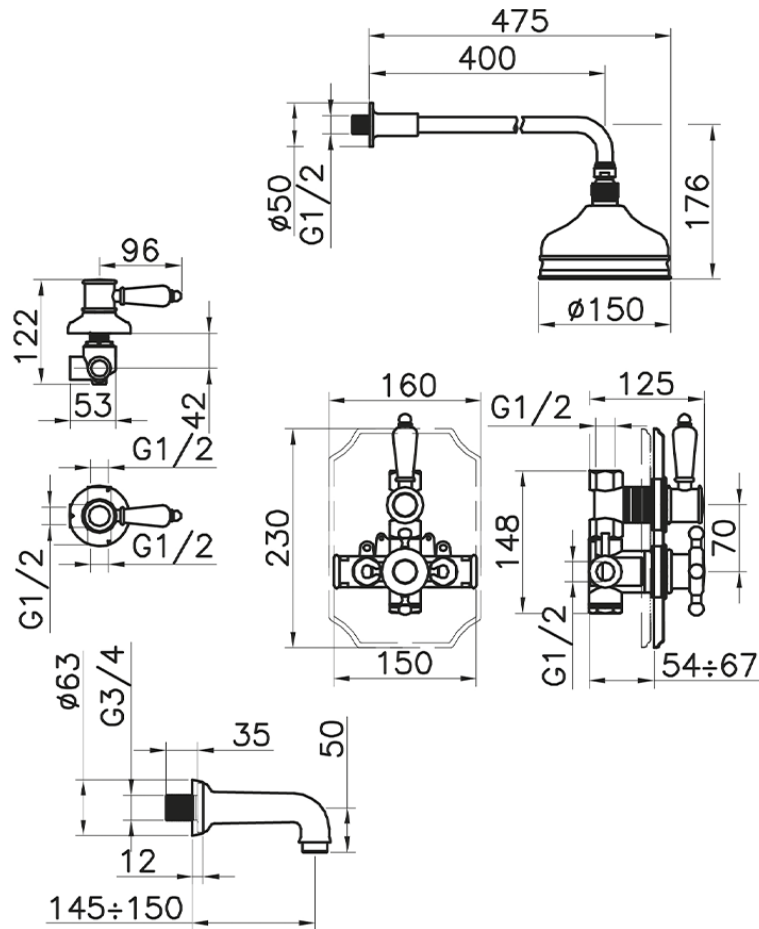

Completo miscelatore termostatico vasca incasso VICTORIAN_916.VT01H.

916.VT01H. <https://www.huberitalia.com/completo-miscelatore-termostatico-vasca-incasso-victorian-916-vt01h>

2026-04-18