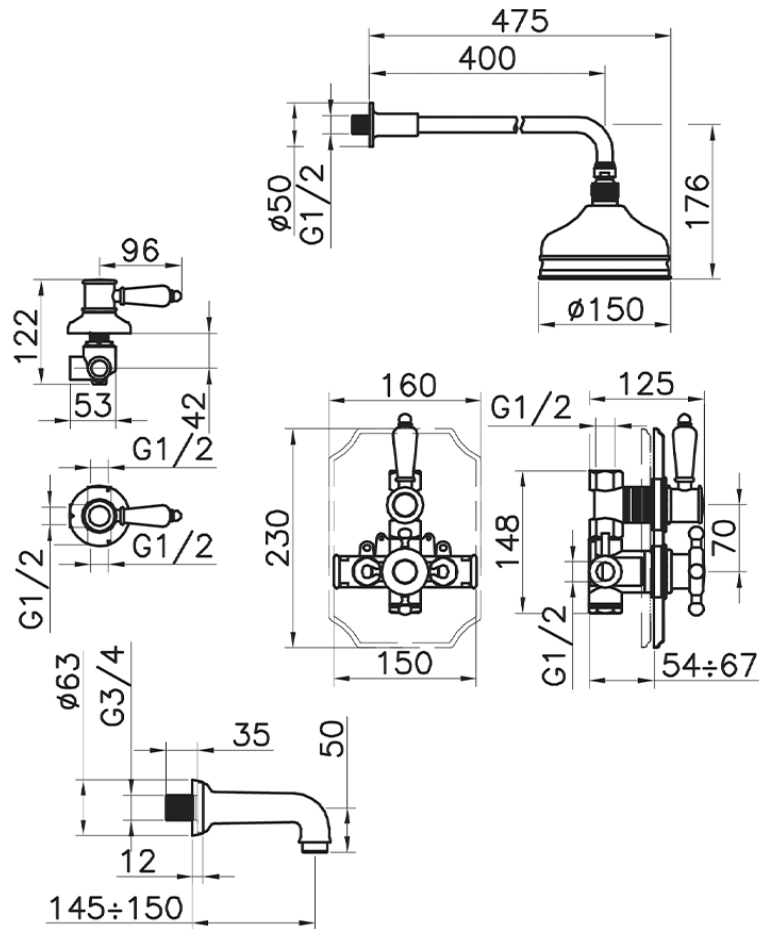

Completo miscelatore termostatico vasca incasso VICTORIAN_916.VT01H.

916.VT01H. <https://www.huberitalia.com/completo-miscelatore-termostatico-vasca-incasso-victorian-916-vt01h>

2026-01-02