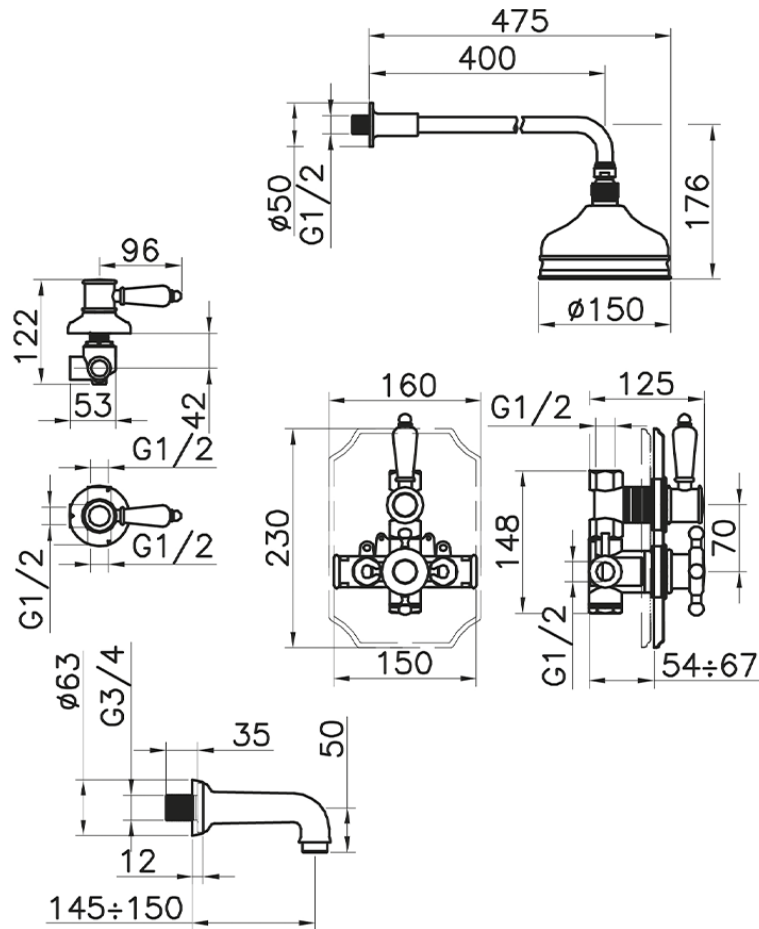

Completo miscelatore termostatico vasca incasso VICTORIAN_916.VT01H.

916.VT01H. <https://www.huberitalia.com/completo-miscelatore-termostatico-vasca-incasso-victorian-916-vt01h>

2026-06-20