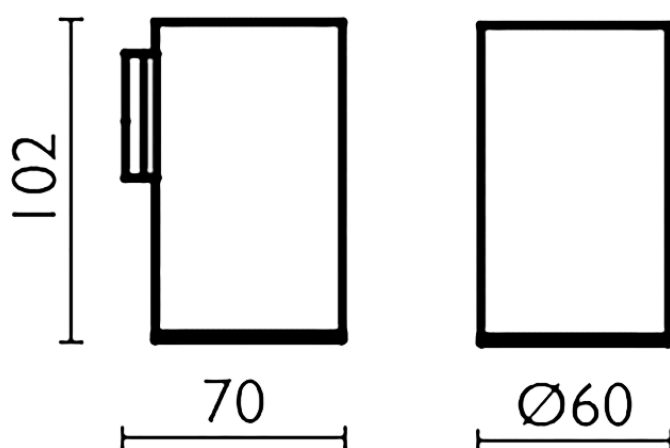

Porta bicchiere_ACCESSORI BAGNO_SI090502

SI090502

<https://www.huberitalia.com/porta-bicchiera-accessori-bagno-si090502>

2026-05-25