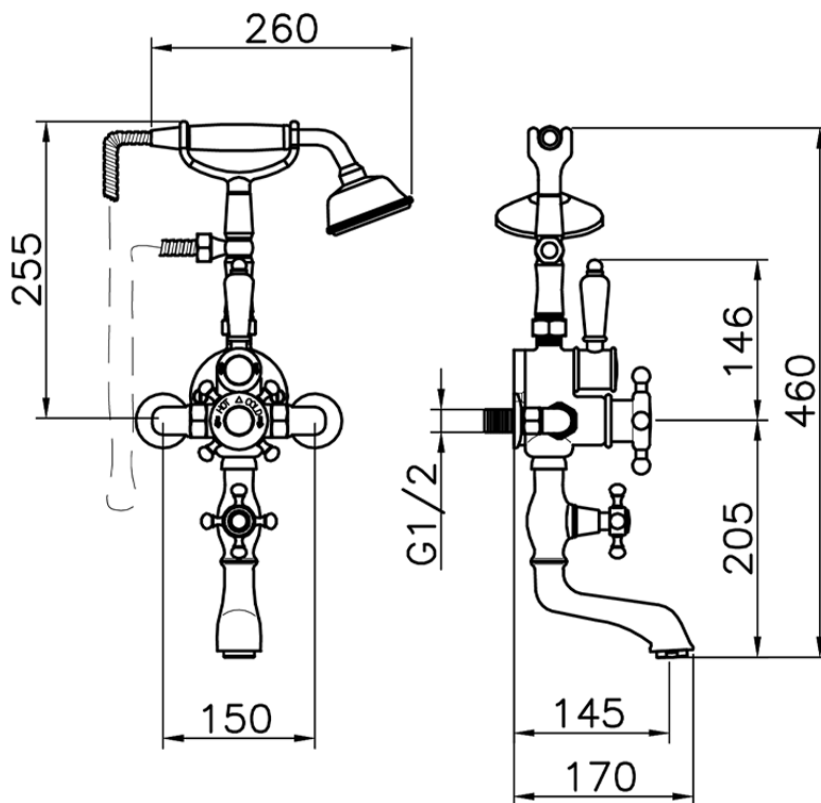

Miscelatore termostatico vasca VICTORIAN\_198.VT01H.

198.VT01H.

<https://www.huberitalia.com/miscelatore-termostatico-vasca-victorian-198-vt01h>

2026-06-20