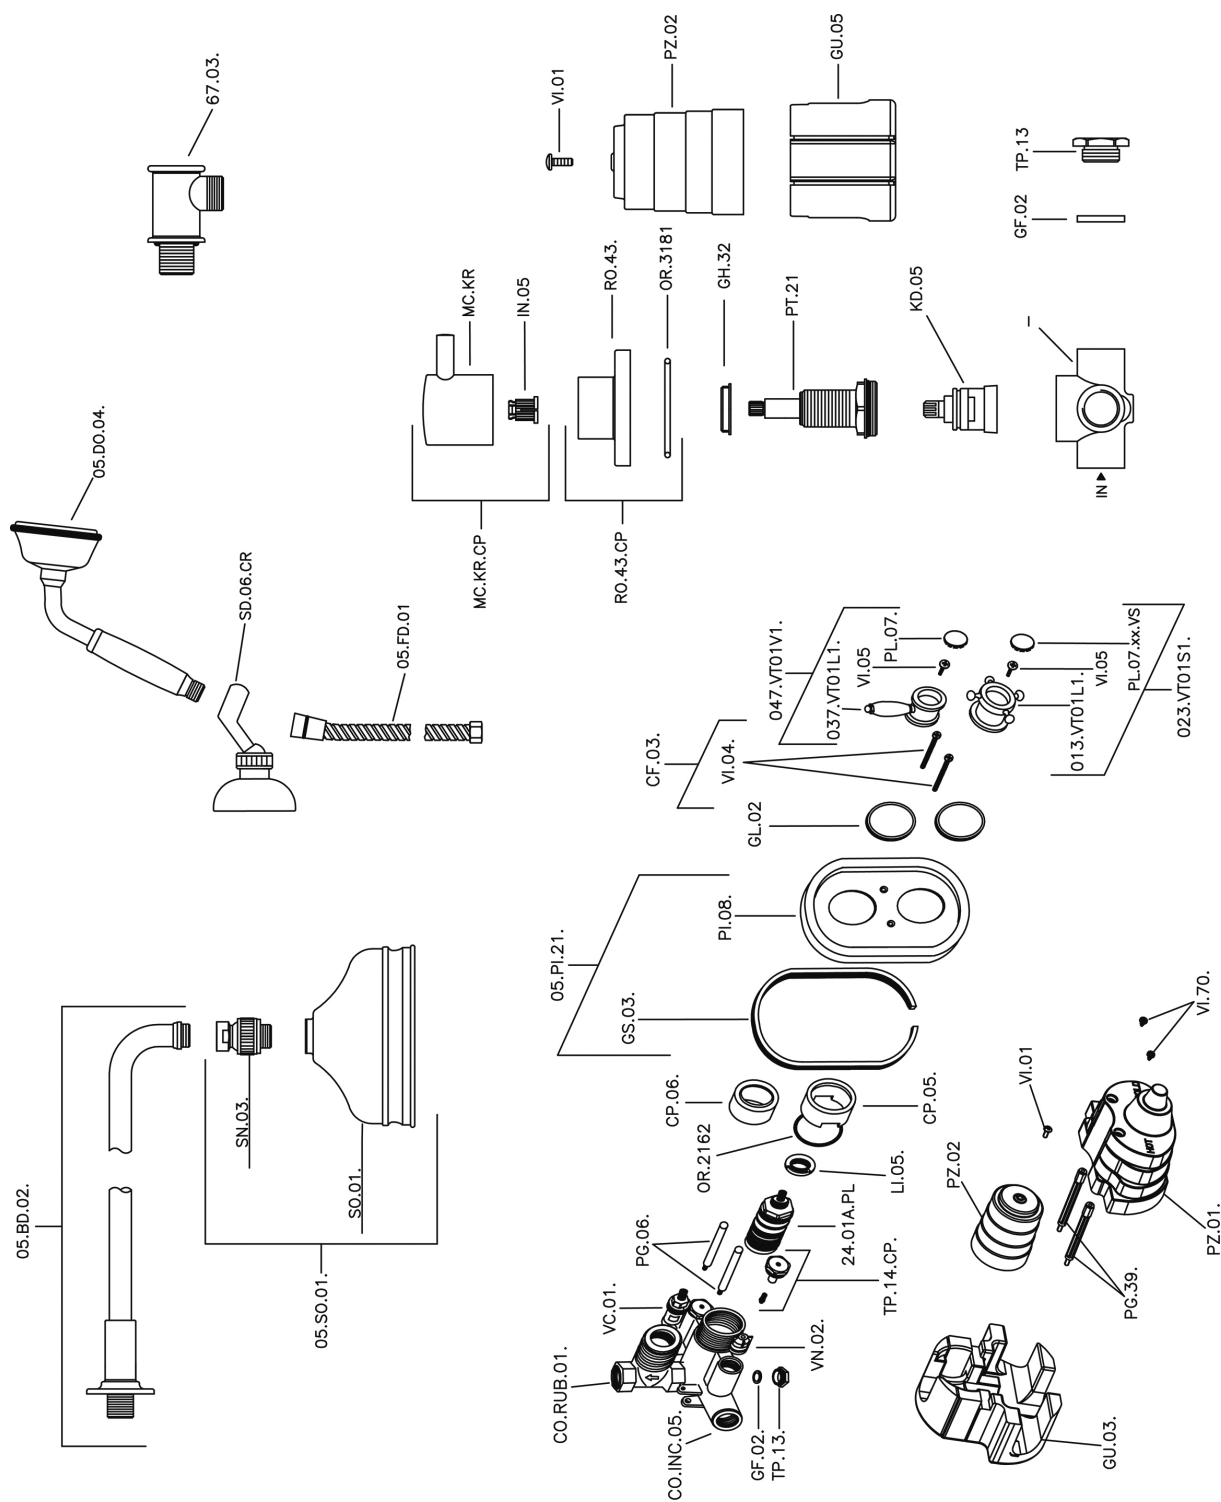

Completo miscelatore termostatico doccia incasso VICTORIAN_913.VT01H.

913.VT01H. <https://www.huberitalia.com/completo-miscelatore-termostatico-doccia-incasso-victorian-913-vt01h>

2026-06-30