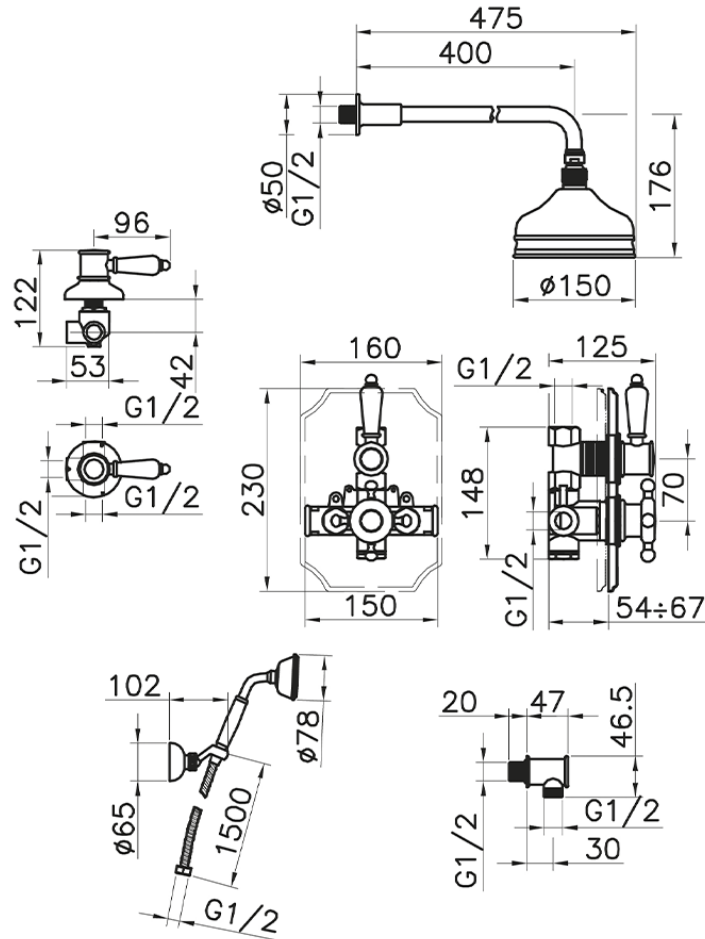

Completo miscelatore termostatico doccia incasso VICTORIAN_913.VT01H.

913.VT01H. <https://www.huberitalia.com/completo-miscelatore-termostatico-doccia-incasso-victorian-913-vt01h>

2026-06-30