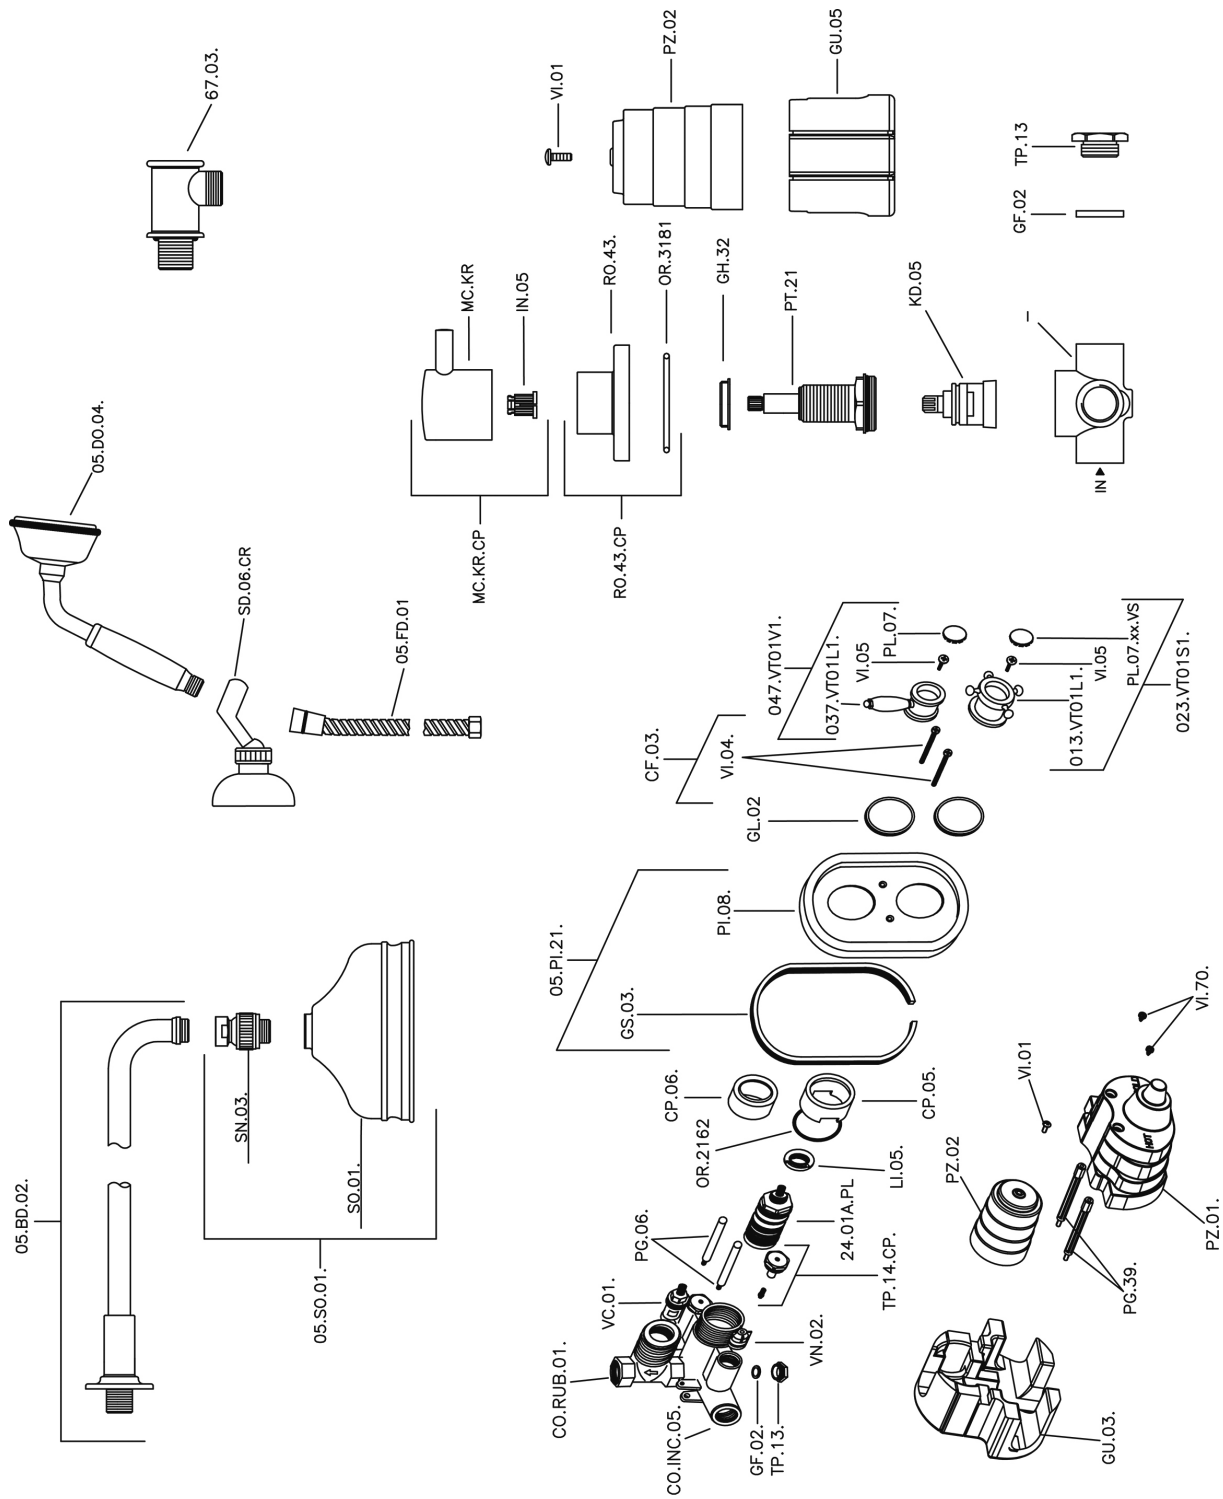

## Completo miscelatore termostatico doccia incasso VICTORIAN\_913.VT01H.

913.VT01H. <https://www.huberitalia.com/completo-miscelatore-termostatico-doccia-incasso-victorian-913-vt01h>

2026-05-14