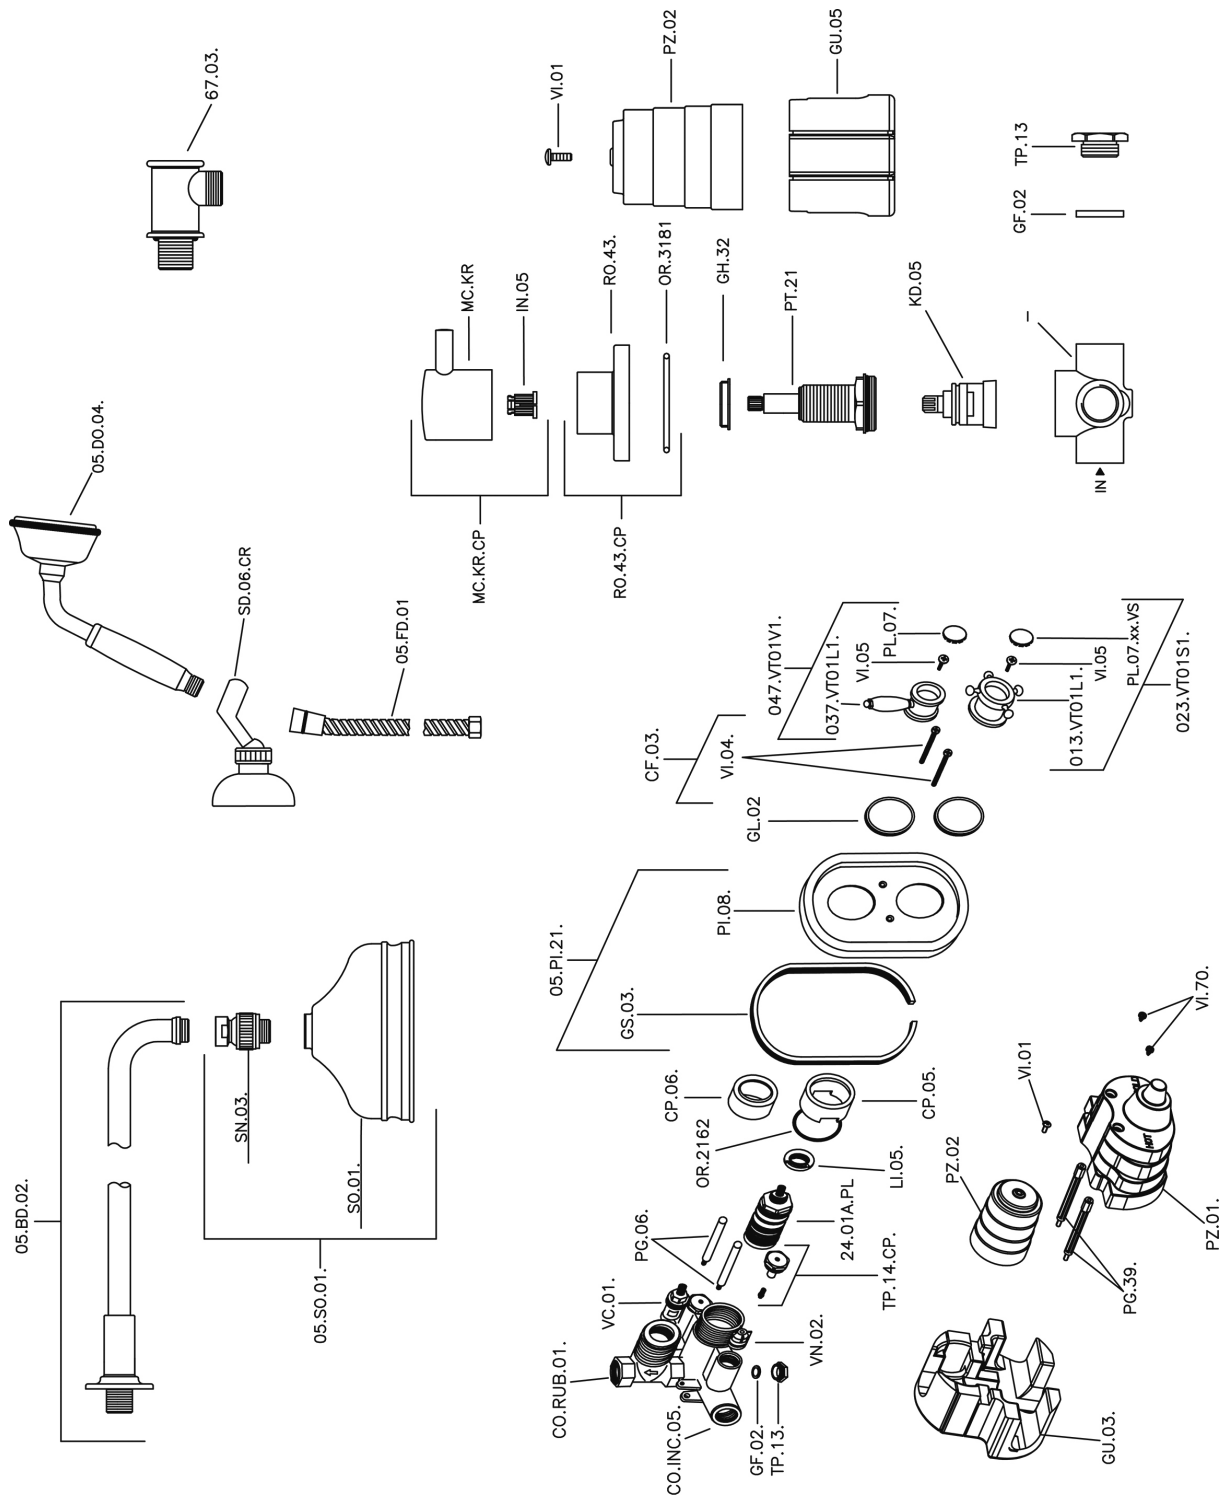

Completo miscelatore termostatico doccia incasso VICTORIAN_913.VT01H.

913.VT01H. <https://www.huberitalia.com/completo-miscelatore-termostatico-doccia-incasso-victorian-913-vt01h>

2026-06-30