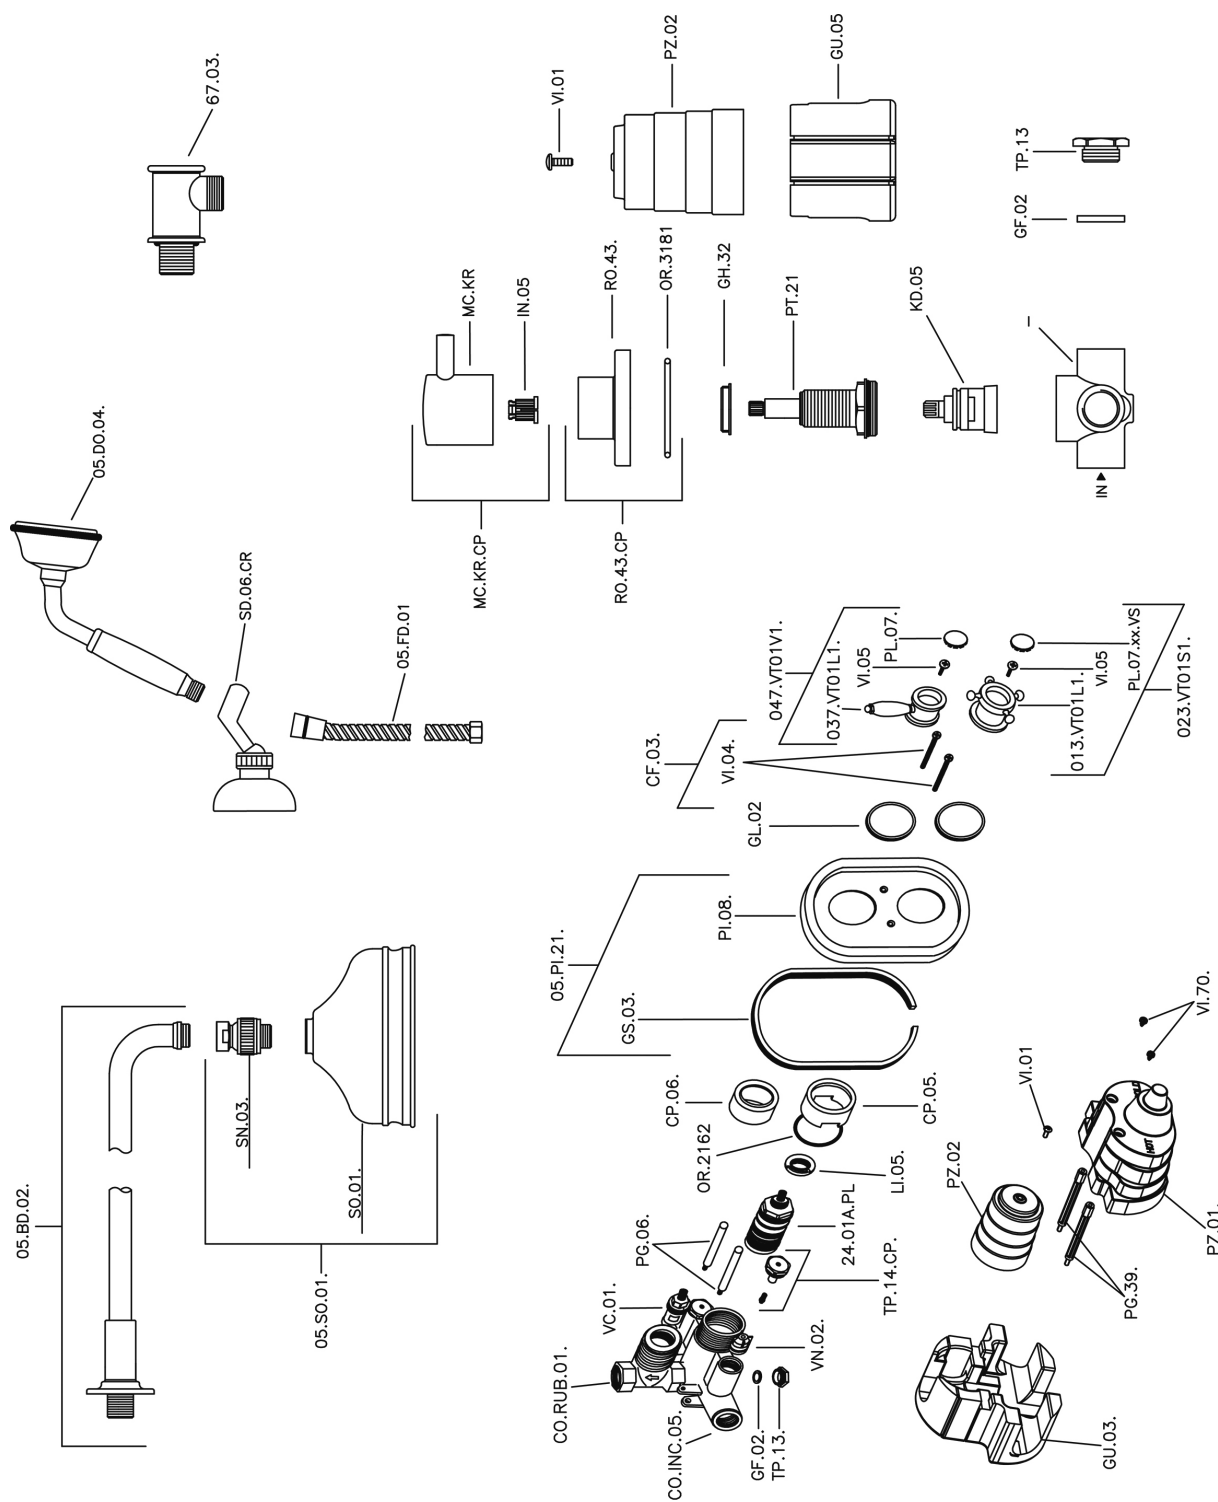

## Completo miscelatore termostatico doccia incasso VICTORIAN\_913.VT01H.

913.VT01H. <https://www.huberitalia.com/completo-miscelatore-termostatico-doccia-incasso-victorian-913-vt01h>

2026-05-14